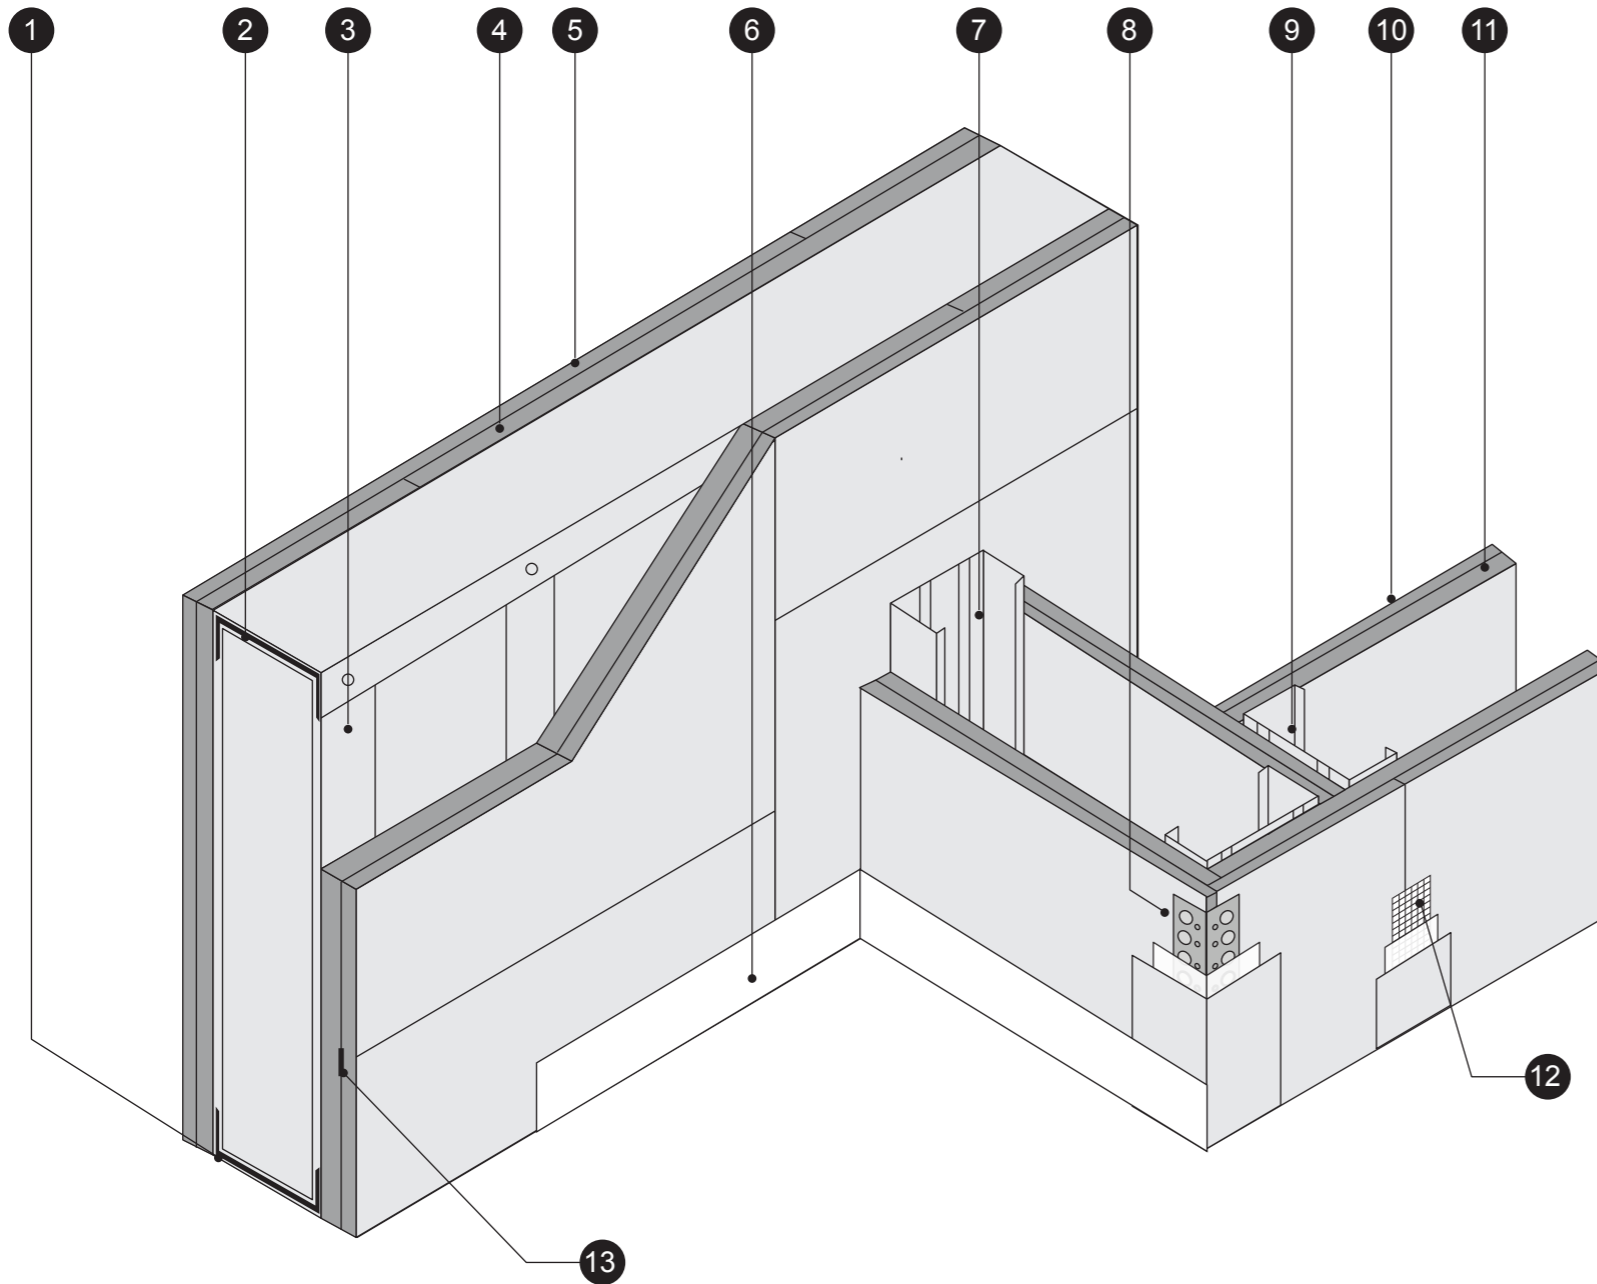

JUMBO® FireWALL 102/120/3m

1. JUMBO® 103mm Track
2. JUMBO® 103mm Track
3. JUMBO® 102mm Stud
4. JUMBO® 15mm FR Plasterboard
5. JUMBO® 12mm FR Plasterboard
6. JUMBO® Skirting
7. JUMBO® 102mm Stud
8. JUMBO® Steel Corner Bead
9. JUMBO® 102mm Stud
10. JUMBO® 12mm FR Plasterboard
11. JUMBO® 15mm FR Plasterboard
12. JUMBO® Fibre Tape
13. 1300 x 50 x 0.5 Steel Backing Plate

NOTE: Stud spacings are at 400mm centres.