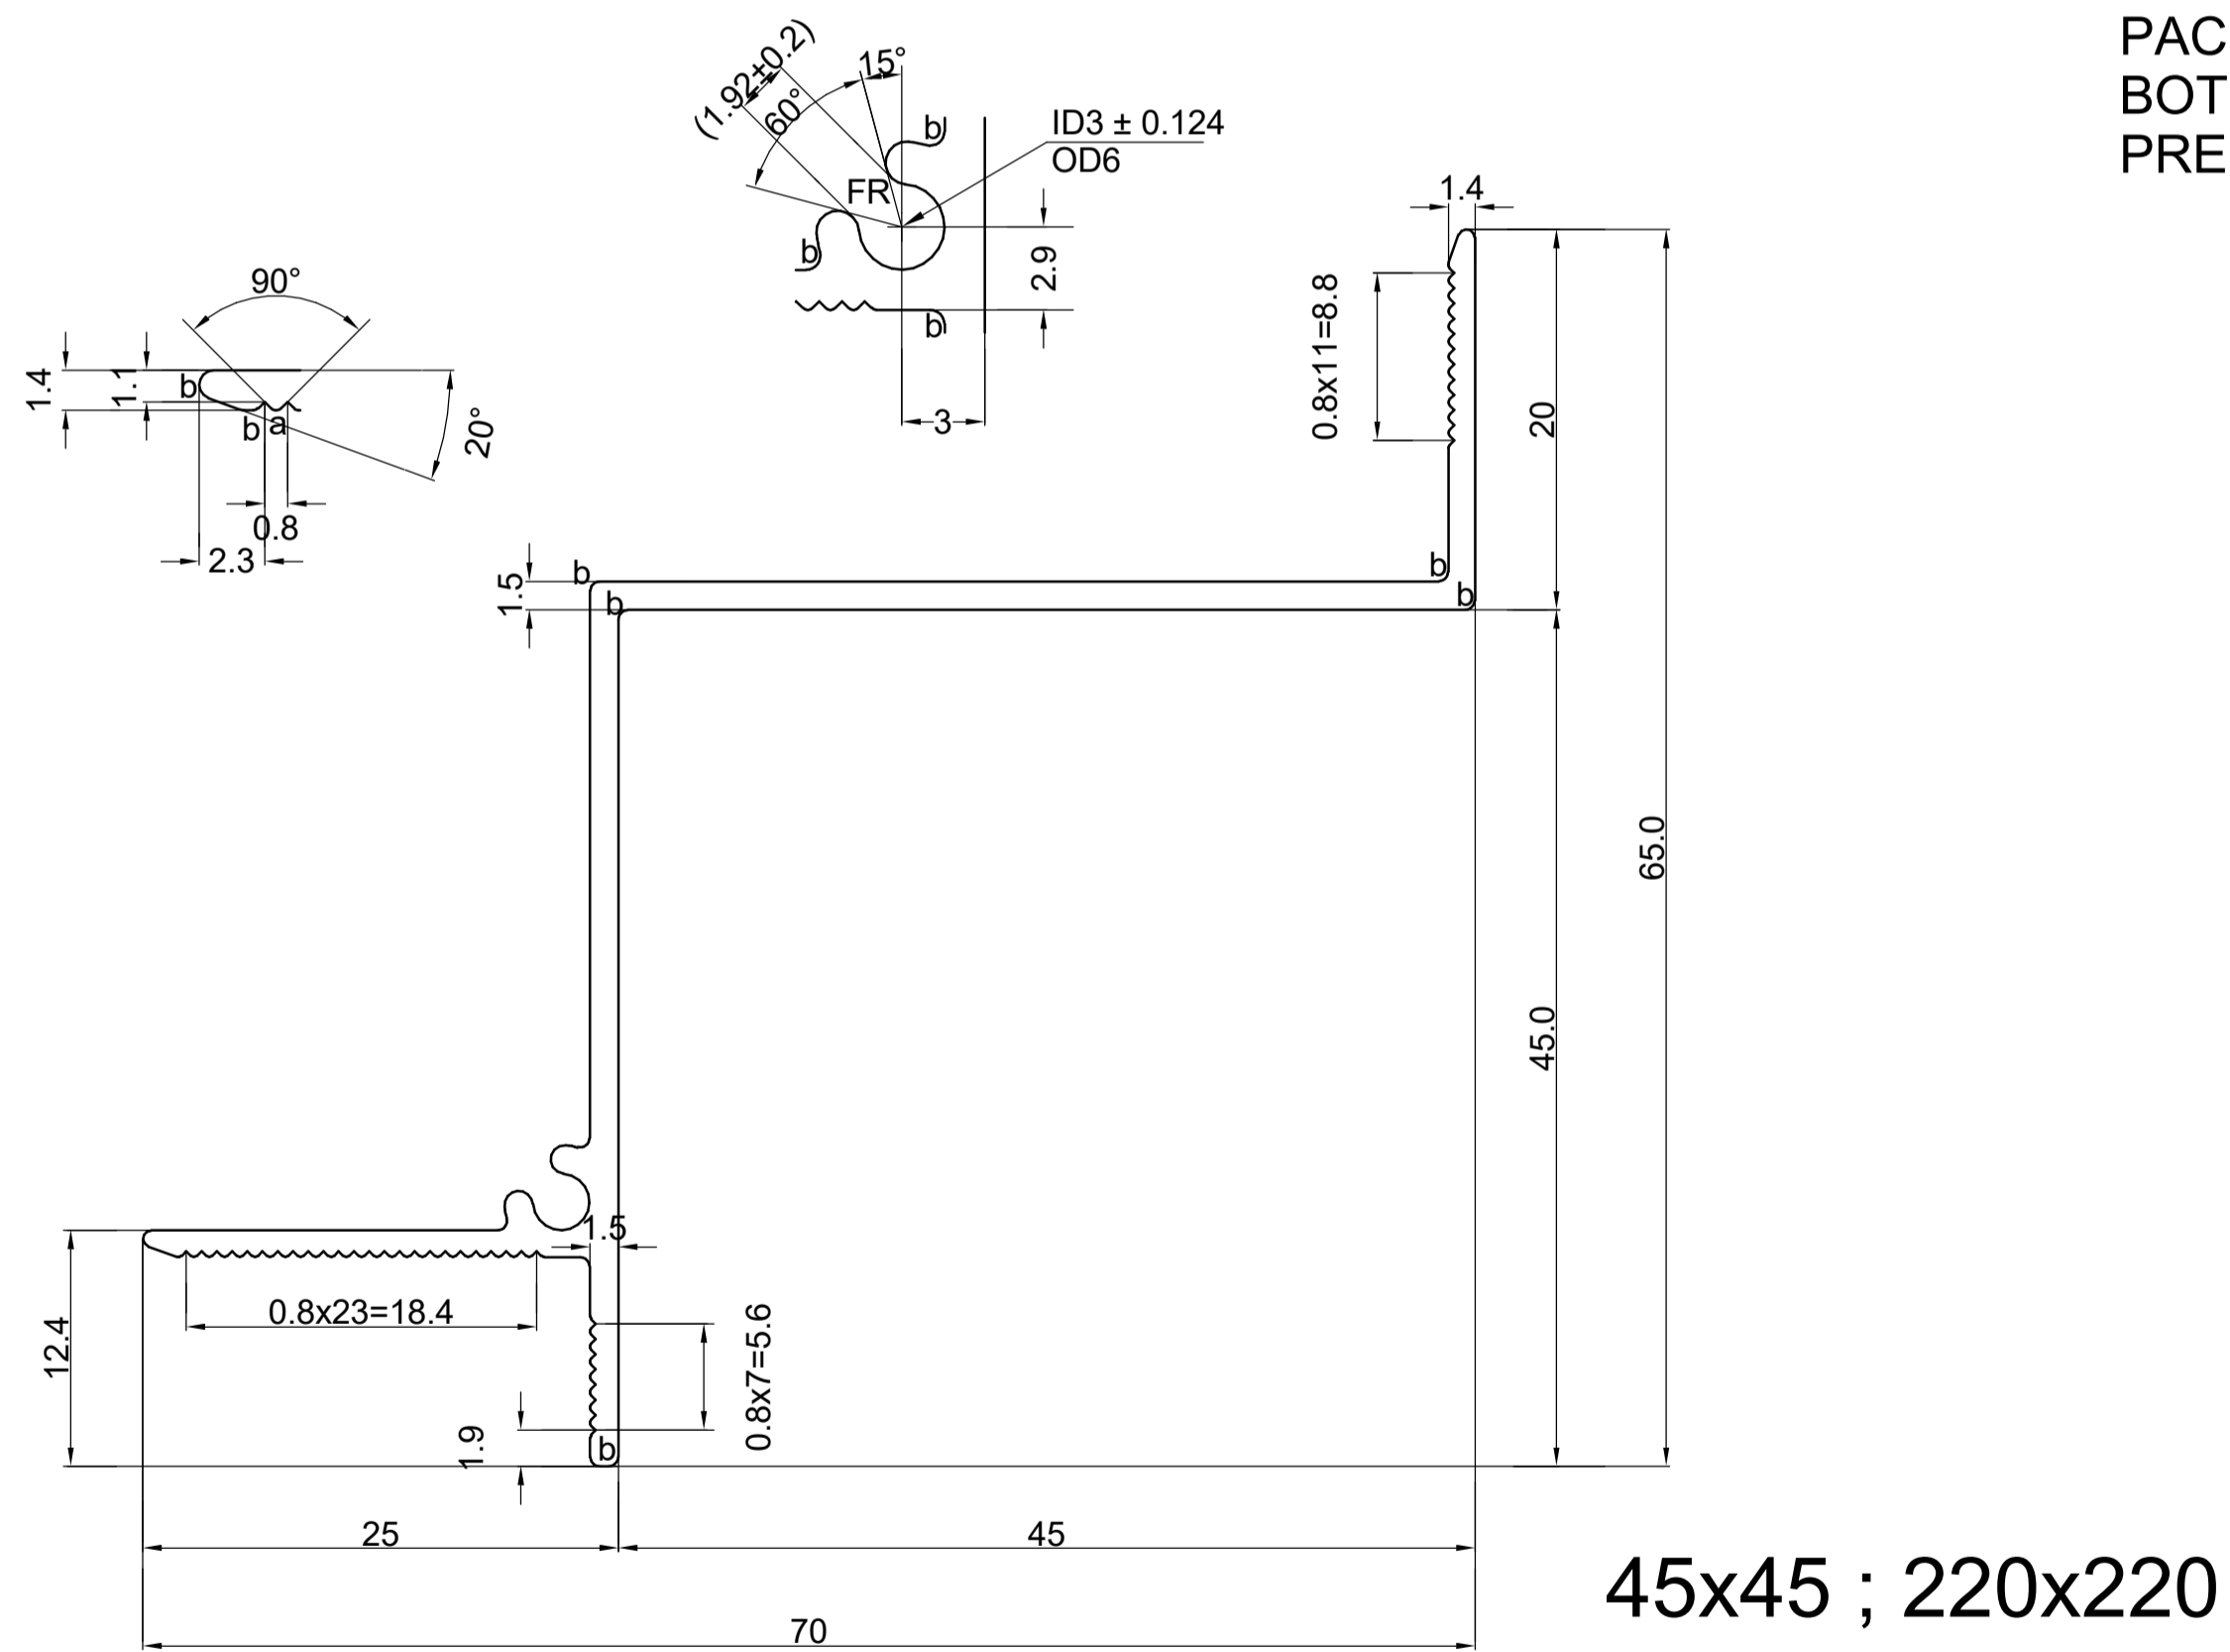

Ceiling Trims - PS4 Plaster Trim External Corner

TR05-B - PS4 Plaster Trim External Corner 3D

Scale

Keynote Legend	
Key Value	Keynote Text
C2.3	Supply and install 3600mm JUMBO Main Tees at 1200mm centres in one direction and 1200mm JUMBO Cross Tees at 600mm centres perpendicular to Main Tees. Main Tees to be suspended at 1200mm centres by means of 25 x 25 x 0.6mm galvanised steel angle, hangers fixed to bulb of Main Tee with Wafer Tek screws/steel Pop Rivets and to slab with 6 x 30mm Express Nails and Washers.
TR05-B	PS4 Plaster Trim External Corner 45 x 45. Supply and install Pelican PS4 Plaster Trim External Corner pre-drilled & pre-painted aluminium white Shadowline Wall Trim to perimeter of rooms fixed at 50mm from end.

PACK EQUALLY BOTH SIDES OF PREFAB CORNER

TR05-B - PS4 Plaster Trim External Corner

Scale 1 : 2

TR05-B - PS4 Plaster Trim External Corner	
System	Ceiling Trims
Type of Product	PS4 Plaster Trim External Corner 45mm x 45mm
Recommended Areas	Ceiling Corner
Technical Spec	TBD
Material	Aluminium 6063-T5
Picture	
Size and Thickness	45mm x 45mm; 220mm x 220mm
Colour Options	Matt Traffic White - ANP39016
Building material information	N/A
Fire Protection	N/A
Sound absorption	N/A
Sound attenuation	N/A
Sound insulation	N/A
Light reflectance	N/A
Thermal conductivity	N/A
Air permeability	N/A
Humidity	N/A
Green Rating	N/A
Specifications	PS4 Plaster Trim External Corner 45 x 45. Supply and install Pelican PS4 Plaster Trim External Corner pre-drilled & pre-painted aluminium white Shadowline Wall Trim to perimeter of rooms fixed at 50mm from end.
Notes	• Pre-drilled 50mm from End.