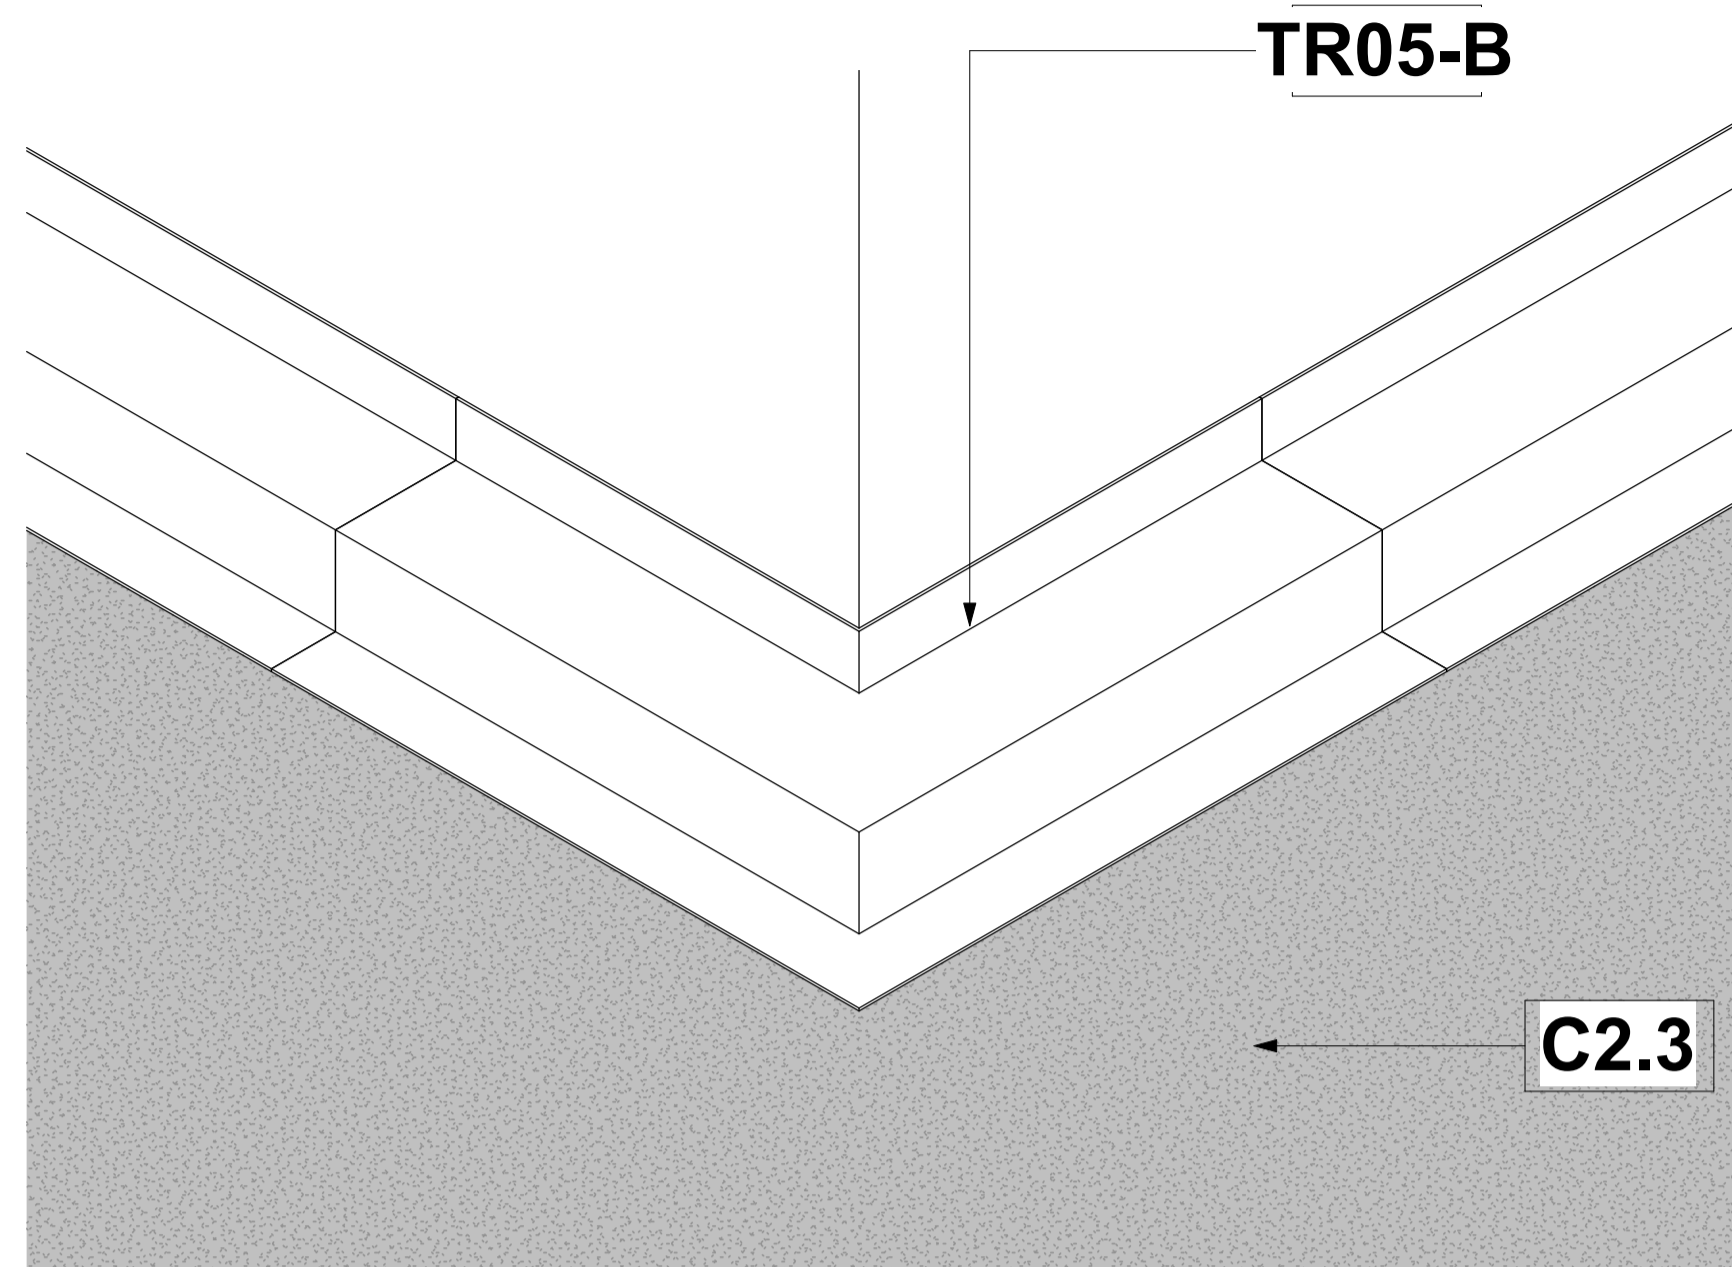

Ceiling Trims - PS4 Plaster Trim External Corner

TR05-B - PS4 Plaster Trim External Corner 3D

Scale

Keynote Legend	
Key Value	Keynote Text
C2.3	Supply and install 3600mm JUMBO Main Tees at 1200mm centres in one direction and 1200mm JUMBO Cross Tees at 600mm centres perpendicular to Main Tees. Main Tees to be suspended at 1200mm centres by means of 25 x 25 x 0.6mm galvanised steel angle, hangers fixed to bulb of Main Tee with Wafer Tek screws/steel Pop Rivets and to slab with 6 x 30mm Express Nails and Washers.
TR05-B	PS4 Plaster Trim External Corner 45 x 45. Supply and install Pelican PS4 Plaster Trim External Corner pre-drilled & pre-painted aluminium white Shadowline Wall Trim to perimeter of rooms fixed at 50mm from end.

PACK EQUALLY BOTH SIDES OF PREFAB CORNER

TR05-B - PS4 Plaster Trim External Corner

Scale 1 : 2

TR05-B - PS4 Plaster Trim External Corner	
System	Ceiling Trims
Type of Product	PS4 Plaster Trim External Corner 45mm x 45mm
Recommended Areas	Ceiling Corner
Technical Spec	TBD
Material	Aluminium 6063-T5
Picture	
Size and Thickness	45mm x 45mm; 220mm x 220mm
Colour Options	Matt Traffic White - ANP39016
Building material information	N/A
Fire Protection	N/A
Sound absorption	N/A
Sound attenuation	N/A
Sound insulation	N/A
Light reflectance	N/A
Thermal conductivity	N/A
Air permeability	N/A
Humidity	N/A
Green Rating	N/A
Specifications	PS4 Plaster Trim External Corner 45 x 45. Supply and install Pelican PS4 Plaster Trim External Corner pre-drilled & pre-painted aluminium white Shadowline Wall Trim to perimeter of rooms fixed at 50mm from end.
Notes	• Pre-drilled 50mm from End.