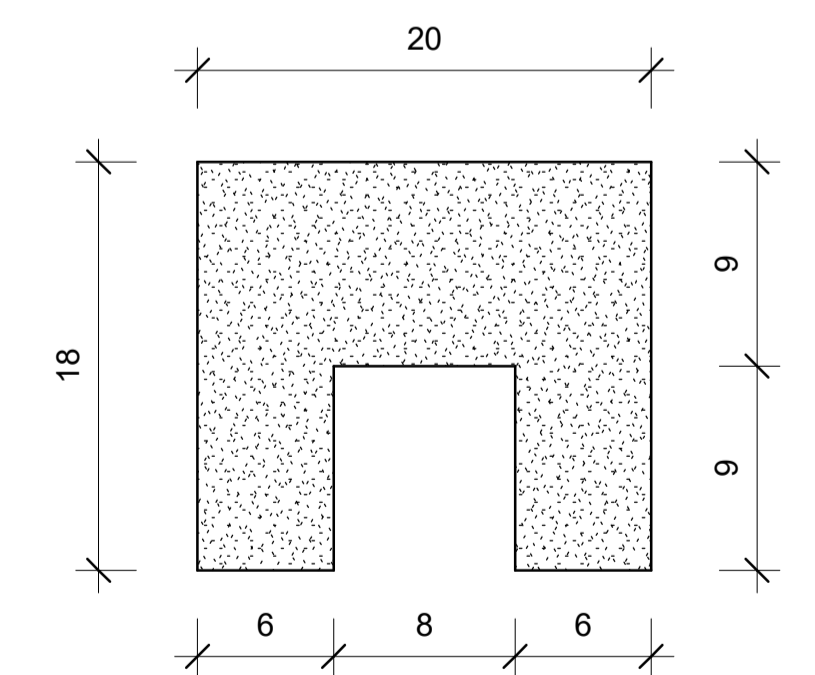

Ceiling Trims - PS4 Plaster Trim External Corner

TR05-B - PS4 Plaster Trim External Corner 3D

Scale

Keynote Legend	
Key Value	Keynote Text
C2.3	Supply and install 3600mm JUMBO Main Tees at 1200mm centres in one direction and 1200mm JUMBO Cross Tees at 600mm centres perpendicular to Main Tees. Main Tees to be suspended at 1200mm centres by means of 25 x 25 x 0.6mm galvanised steel angle, hangers fixed to bulb of Main Tee with Wafer Tek screws/steel Pop Rivets and to slab with 6 x 30mm Express Nails and Washers.
TR05-B	PS4 Plaster Trim External Corner 45 x 45. Supply and install Pelican PS4 Plaster Trim External Corner pre-drilled & pre-painted aluminium white Shadowline Wall Trim to perimeter of rooms fixed at 50mm from end.

PACK EQUALLY BOTH SIDES OF PREFAB CORNER

TR05-B - PS4 Plaster Trim External Corner

Scale 1 : 2

TR05-B - PS4 Plaster Trim External Corner	
System	Ceiling Trims
Type of Product	PS4 Plaster Trim External Corner 45mm x 45mm
Recommended Areas	Ceiling Corner
Technical Spec	TBD
Material	Aluminium 6063-T5
Picture	
Size and Thickness	45mm x 45mm; 220mm x 220mm
Colour Options	Matt Traffic White - ANP39016
Building material information	N/A
Fire Protection	N/A
Sound absorption	N/A
Sound attenuation	N/A
Sound insulation	N/A
Light reflectance	N/A
Thermal conductivity	N/A
Air permeability	N/A
Humidity	N/A
Green Rating	N/A
Specifications	PS4 Plaster Trim External Corner 45 x 45. Supply and install Pelican PS4 Plaster Trim External Corner pre-drilled & pre-painted aluminium white Shadowline Wall Trim to perimeter of rooms fixed at 50mm from end.
Notes	• Pre-drilled 50mm from End.