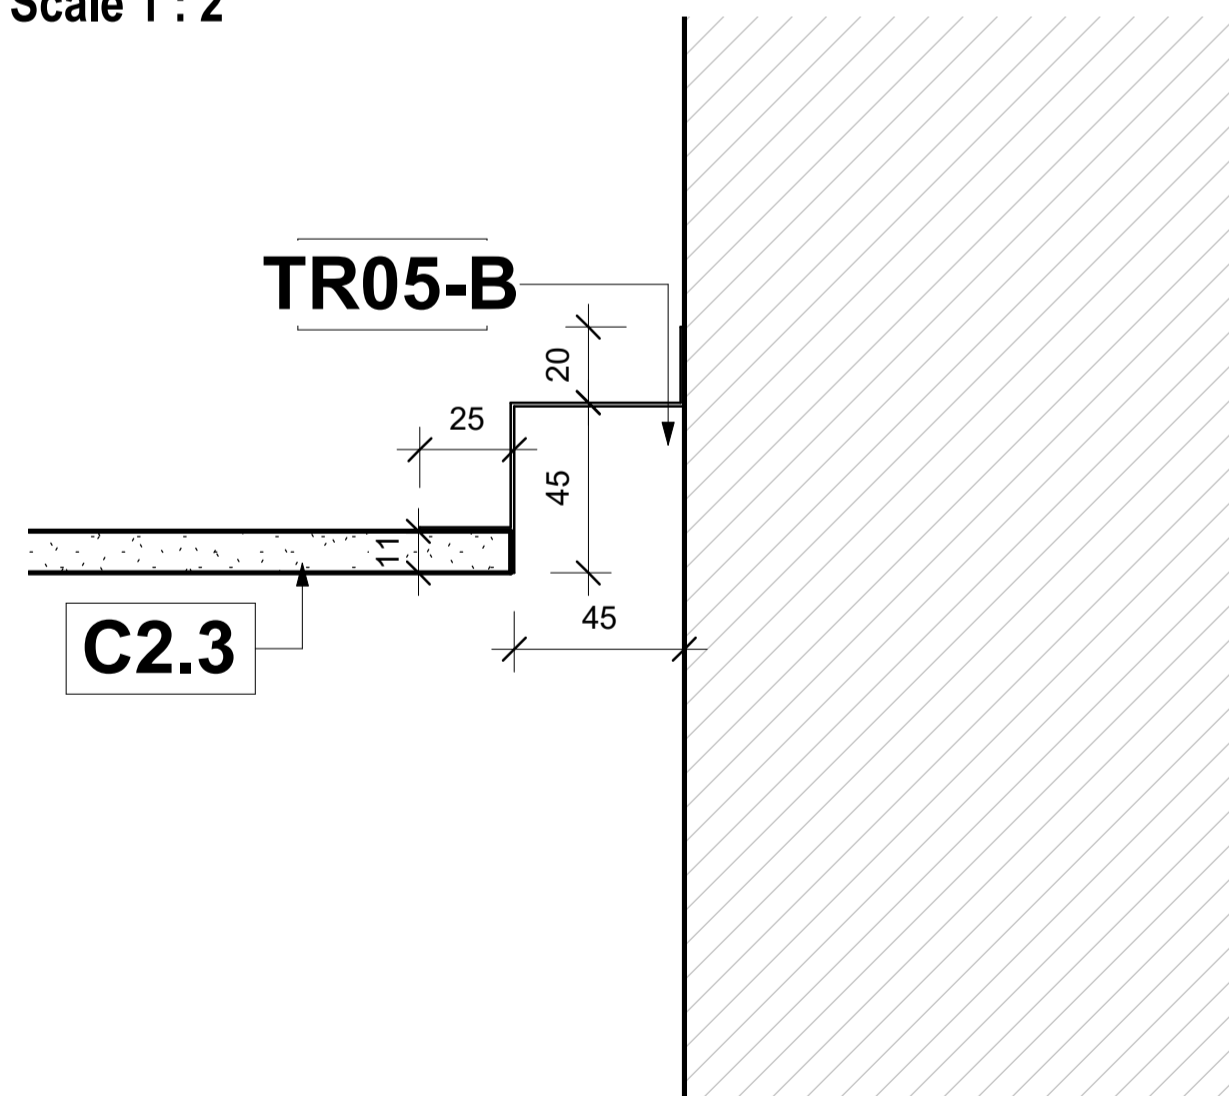

Ceiling Trims - PS4 Plaster Trim External Corner

TR05-B - PS4 Plaster Trim External Corner 3D

Scale

Keynote Legend	
Key Value	Keynote Text
C2.3	Supply and install 3600mm JUMBO Main Tees at 1200mm centres in one direction and 1200mm JUMBO Cross Tees at 600mm centres perpendicular to Main Tees. Main Tees to be suspended at 1200mm centres by means of 25 x 25 x 0.6mm galvanised steel angle, hangers fixed to bulb of Main Tee with Wafer Tek screws/steel Pop Rivets and to slab with 6 x 30mm Express Nails and Washers.
TR05-B	PS4 Plaster Trim External Corner 45 x 45. Supply and install Pelican PS4 Plaster Trim External Corner pre-drilled & pre-painted aluminium white Shadowline Wall Trim to perimeter of rooms fixed at 50mm from end.

PACK EQUALLY BOTH SIDES OF PREFAB CORNER

TR05-B - PS4 Plaster Trim External Corner

Scale 1 : 2

TR05-B - PS4 Plaster Trim External Corner	
System	Ceiling Trims
Type of Product	PS4 Plaster Trim External Corner 45mm x 45mm
Recommended Areas	Ceiling Corner
Technical Spec	TBD
Material	Aluminium 6063-T5
Picture	
Size and Thickness	45mm x 45mm; 220mm x 220mm
Colour Options	Matt Traffic White - ANP39016
Building material information	N/A
Fire Protection	N/A
Sound absorption	N/A
Sound attenuation	N/A
Sound insulation	N/A
Light reflectance	N/A
Thermal conductivity	N/A
Air permeability	N/A
Humidity	N/A
Green Rating	N/A
Specifications	PS4 Plaster Trim External Corner 45 x 45. Supply and install Pelican PS4 Plaster Trim External Corner pre-drilled & pre-painted aluminium white Shadowline Wall Trim to perimeter of rooms fixed at 50mm from end.
Notes	• Pre-drilled 50mm from End.