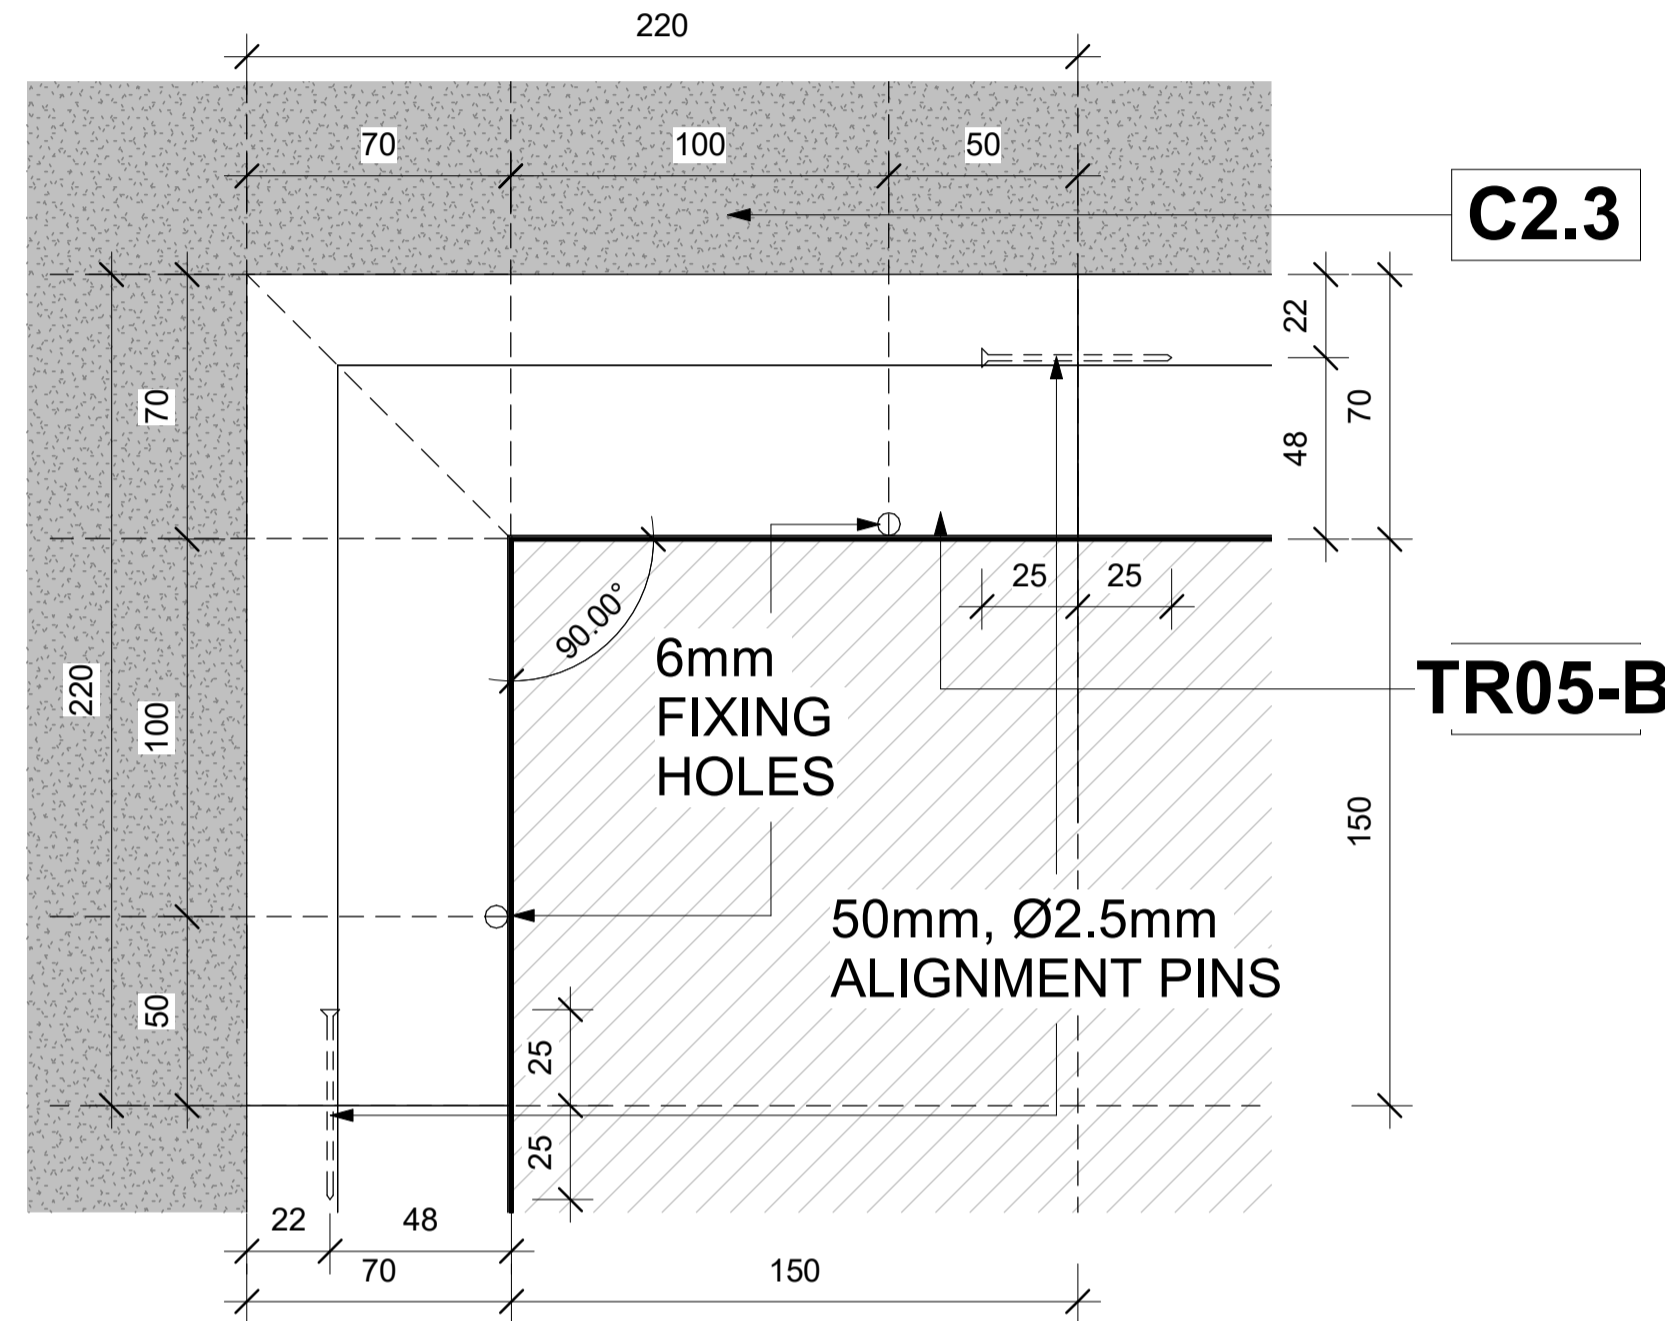

Ceiling Trims - PS4 Plaster Trim External Corner

TR05-B - PS4 Plaster Trim External Corner 3D

Scale

Keynote Legend	
Key Value	Keynote Text
C2.3	Supply and install 3600mm JUMBO Main Tees at 1200mm centres in one direction and 1200mm JUMBO Cross Tees at 600mm centres perpendicular to Main Tees. Main Tees to be suspended at 1200mm centres by means of 25 x 25 x 0.6mm galvanised steel angle, hangers fixed to bulb of Main Tee with Wafer Tek screws/steel Pop Rivets and to slab with 6 x 30mm Express Nails and Washers.
TR05-B	PS4 Plaster Trim External Corner 45 x 45. Supply and install Pelican PS4 Plaster Trim External Corner pre-drilled & pre-painted aluminium white Shadowline Wall Trim to perimeter of rooms fixed at 50mm from end.

PACK EQUALLY BOTH SIDES OF PREFAB CORNER

TR05-B - PS4 Plaster Trim External Corner

Scale 1 : 2

TR05-B - PS4 Plaster Trim External Corner	
System	Ceiling Trims
Type of Product	PS4 Plaster Trim External Corner 45mm x 45mm
Recommended Areas	Ceiling Corner
Technical Spec	TBD
Material	Aluminium 6063-T5
Picture	
Size and Thickness	45mm x 45mm; 220mm x 220mm
Colour Options	Matt Traffic White - ANP39016
Building material information	N/A
Fire Protection	N/A
Sound absorption	N/A
Sound attenuation	N/A
Sound insulation	N/A
Light reflectance	N/A
Thermal conductivity	N/A
Air permeability	N/A
Humidity	N/A
Green Rating	N/A
Specifications	PS4 Plaster Trim External Corner 45 x 45. Supply and install Pelican PS4 Plaster Trim External Corner pre-drilled & pre-painted aluminium white Shadowline Wall Trim to perimeter of rooms fixed at 50mm from end.
Notes	• Pre-drilled 50mm from End.