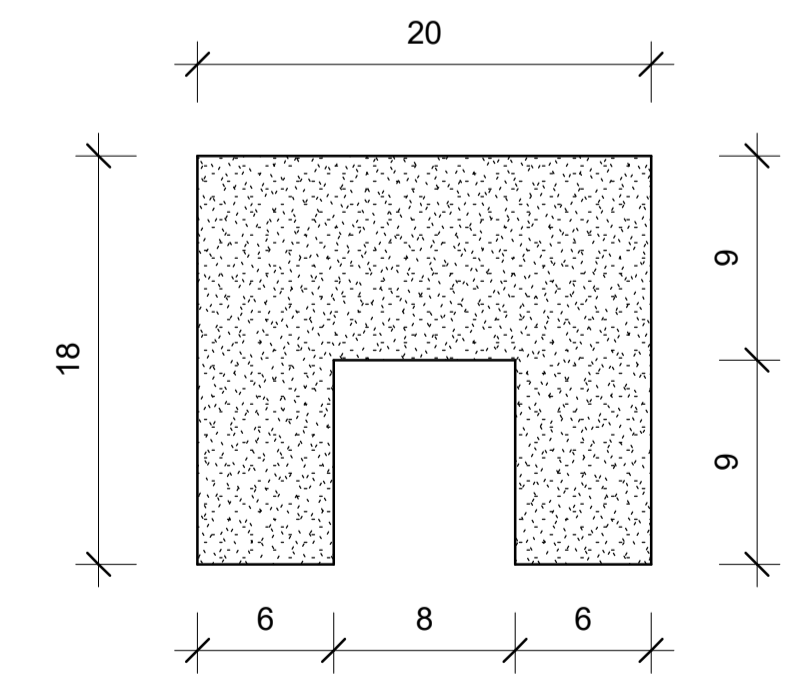

# Ceiling Trims - PS4 Plaster Trim Internal Corner

TR05-A - PS4 Plaster Trim Internal Corner 3D

Scale

Keynote Legend	
Key Value	Keynote Text
C2.3	Supply and install 3600mm JUMBO Main Tees at 1200mm centres in one direction and 1200mm JUMBO Cross Tees at 600mm centres perpendicular to Main Tees. Main Tees to be suspended at 1200mm centres by means of 25 x 25 x 0.6mm galvanised steel angle, hangers fixed to bulb of Main Tee with Wafer Tek screws/steel Pop Rivets and to slab with 6 x 30mm Express Nails and Washers.
TR05-A	PS4 Plaster Trim Internal Corner 45 x 45. Supply and install Pelican PS4 Plaster Trim Internal Corner pre-drilled & pre-painted aluminium white Shadowline Wall Trim to perimeter of rooms fixed at 50mm from end.

CHIP AWAY ANY RADIUS AT INTERNAL CORNERS

PACK EQUALLY BOTH SIDES OF PREFAB CORNER

TR05-A - PS4 Plaster Trim Internal Corner

Scale 1 : 2

TR05-A - PS4 Plaster Trim Internal Corner	
System	Ceiling Trims
Type of Product	PS4 Plaster Trim Internal Corner 45mm x 45mm
Recommended Areas	Ceiling Corner
Technical Spec	TBD
Material	Aluminium 6063-T5
Picture	
Size and Thickness	45mm x 45mm; 150mm x 150mm
Colour Options	Matt Traffic White - ANP39016
Building material information	N/A
Fire Protection	N/A
Sound absorption	N/A
Sound attenuation	N/A
Sound insulation	N/A
Light reflectance	N/A
Thermal conductivity	N/A
Air permeability	N/A
Humidity	N/A
Green Rating	N/A
Specifications	PS4 Plaster Trim Internal Corner 45 x 45. Supply and install Pelican PS4 Plaster Trim Internal Corner pre-drilled & pre-painted aluminium white Shadowline Wall Trim to perimeter of rooms fixed at 50mm from end.
Notes	• Pre-drilled 50mm from End.