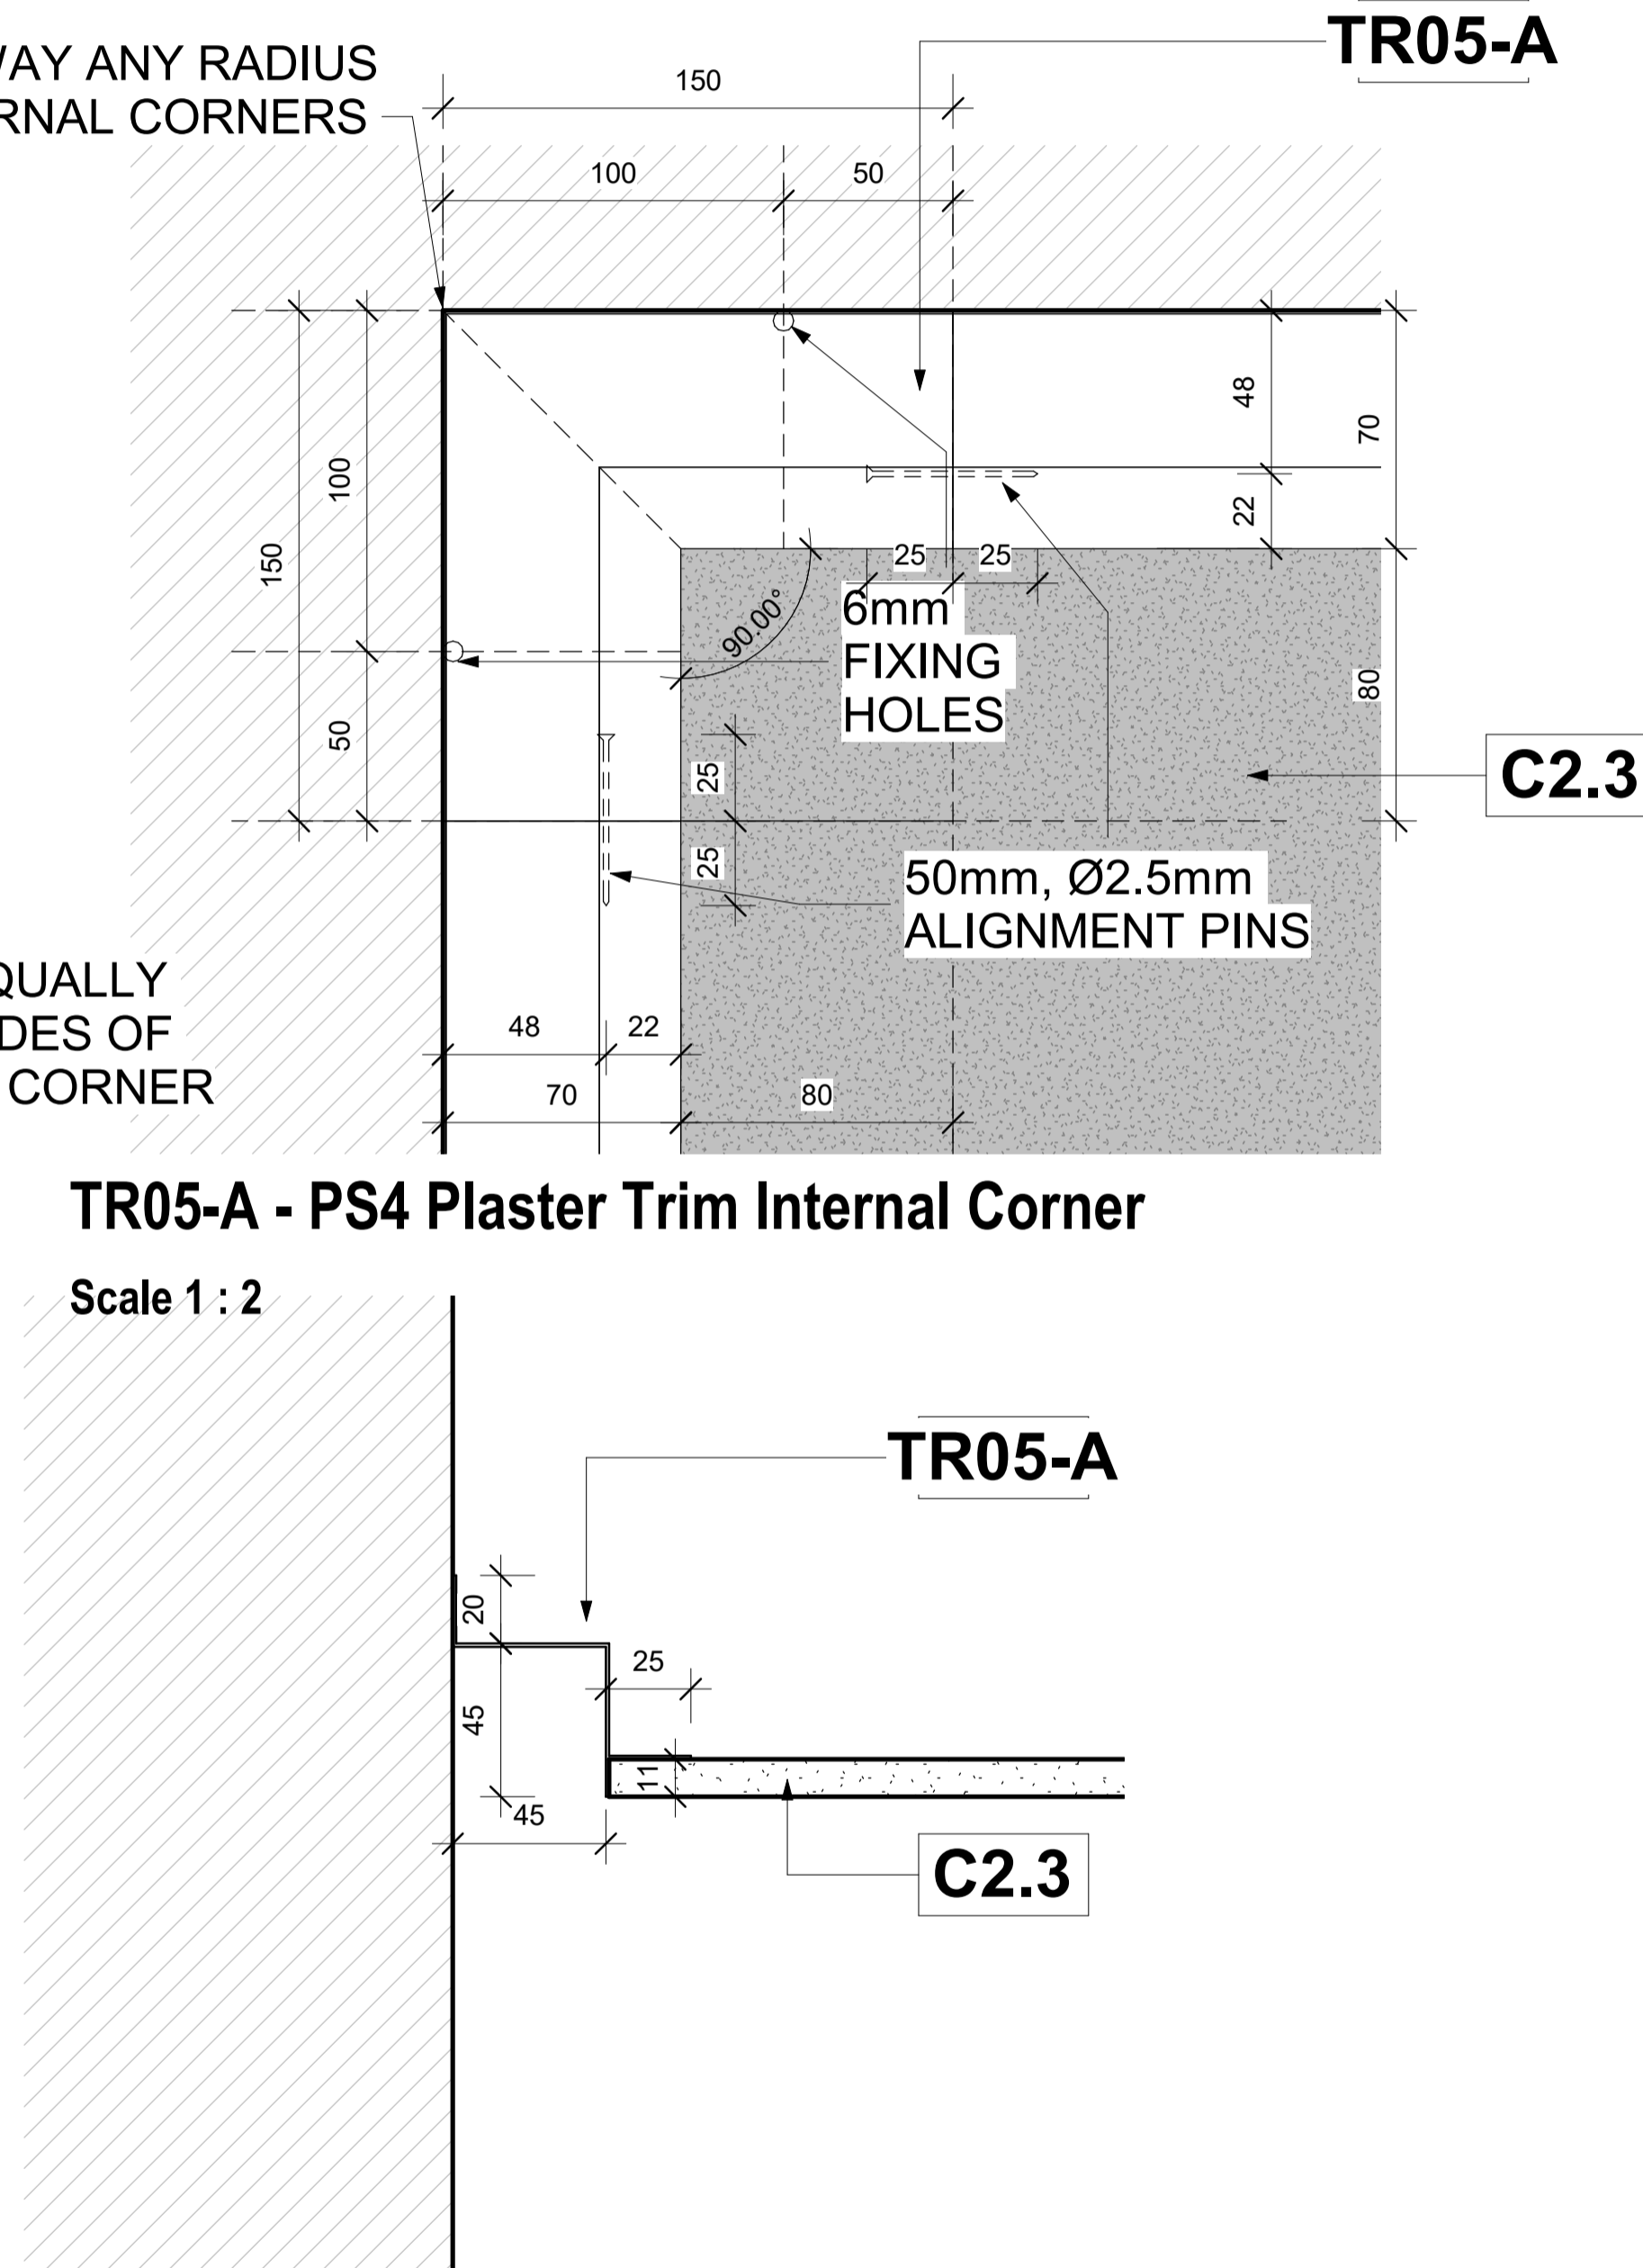

# Ceiling Trims - PS4 Plaster Trim Internal Corner

TR05-A - PS4 Plaster Trim Internal Corner 3D

Scale

Keynote Legend	
Key Value	Keynote Text
C2.3	Supply and install 3600mm JUMBO Main Tees at 1200mm centres in one direction and 1200mm JUMBO Cross Tees at 600mm centres perpendicular to Main Tees. Main Tees to be suspended at 1200mm centres by means of 25 x 25 x 0.6mm galvanised steel angle, hangers fixed to bulb of Main Tee with Wafer Tek screws/steel Pop Rivets and to slab with 6 x 30mm Express Nails and Washers.
TR05-A	PS4 Plaster Trim Internal Corner 45 x 45. Supply and install Pelican PS4 Plaster Trim Internal Corner pre-drilled & pre-painted aluminium white Shadowline Wall Trim to perimeter of rooms fixed at 50mm from end.

CHIP AWAY ANY RADIUS AT INTERNAL CORNERS

PACK EQUALLY BOTH SIDES OF PREFAB CORNER

TR05-A - PS4 Plaster Trim Internal Corner

Scale 1 : 2

TR05-A - PS4 Plaster Trim Internal Corner	
System	Ceiling Trims
Type of Product	PS4 Plaster Trim Internal Corner 45mm x 45mm
Recommended Areas	Ceiling Corner
Technical Spec	TBD
Material	Aluminium 6063-T5
Picture	
Size and Thickness	45mm x 45mm; 150mm x 150mm
Colour Options	Matt Traffic White - ANP39016
Building material information	N/A
Fire Protection	N/A
Sound absorption	N/A
Sound attenuation	N/A
Sound insulation	N/A
Light reflectance	N/A
Thermal conductivity	N/A
Air permeability	N/A
Humidity	N/A
Green Rating	N/A
Specifications	PS4 Plaster Trim Internal Corner 45 x 45. Supply and install Pelican PS4 Plaster Trim Internal Corner pre-drilled & pre-painted aluminium white Shadowline Wall Trim to perimeter of rooms fixed at 50mm from end.
Notes	• Pre-drilled 50mm from End.