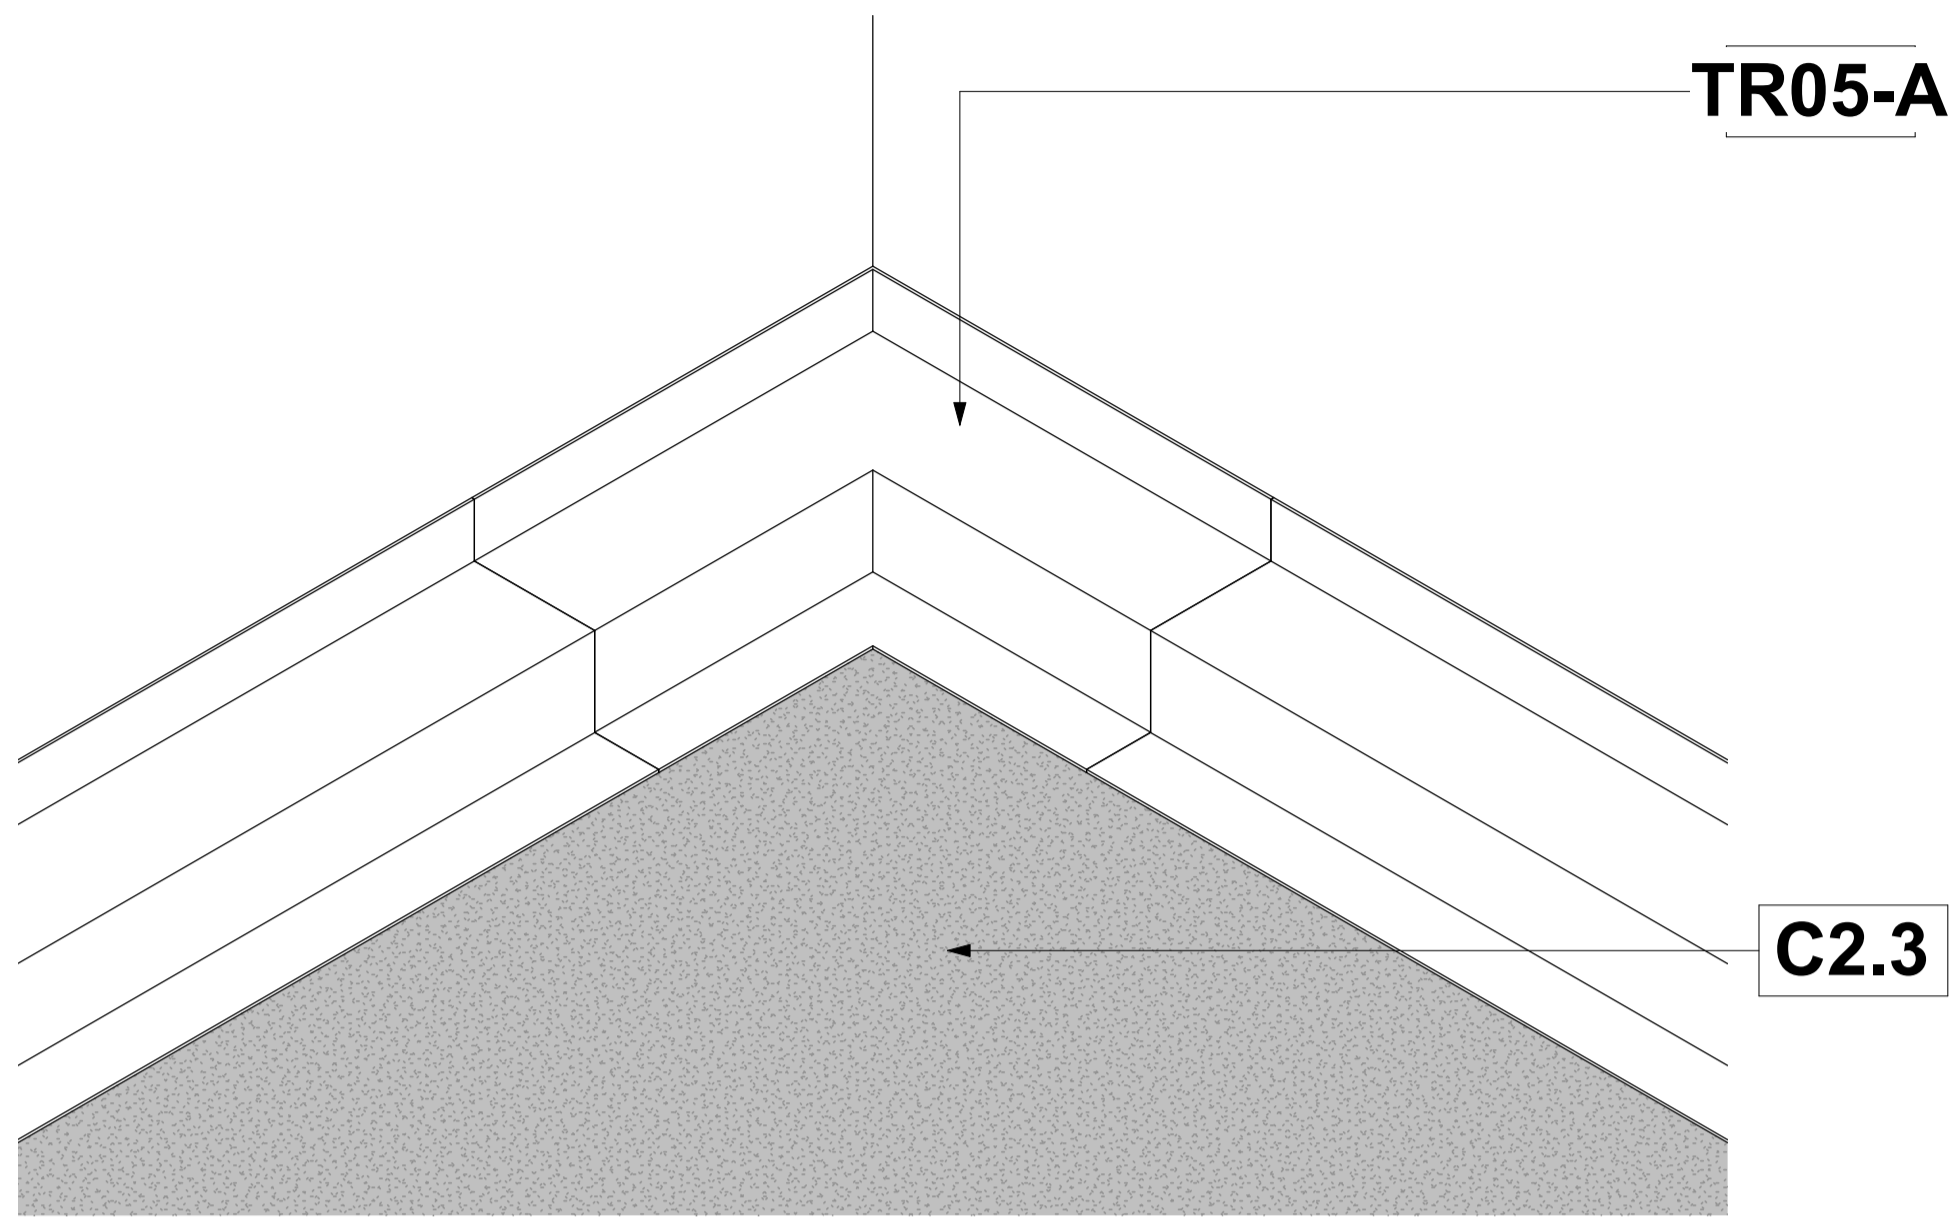

# Ceiling Trims - PS4 Plaster Trim Internal Corner

TR05-A - PS4 Plaster Trim Internal Corner 3D

Scale

Keynote Legend	
Key Value	Keynote Text
C2.3	Supply and install 3600mm JUMBO Main Tees at 1200mm centres in one direction and 1200mm JUMBO Cross Tees at 600mm centres perpendicular to Main Tees. Main Tees to be suspended at 1200mm centres by means of 25 x 25 x 0.6mm galvanised steel angle, hangers fixed to bulb of Main Tee with Wafer Tek screws/steel Pop Rivets and to slab with 6 x 30mm Express Nails and Washers.
TR05-A	PS4 Plaster Trim Internal Corner 45 x 45. Supply and install Pelican PS4 Plaster Trim Internal Corner pre-drilled & pre-painted aluminium white Shadowline Wall Trim to perimeter of rooms fixed at 50mm from end.

CHIP AWAY ANY RADIUS AT INTERNAL CORNERS

PACK EQUALLY BOTH SIDES OF PREFAB CORNER

TR05-A - PS4 Plaster Trim Internal Corner

Scale 1 : 2

TR05-A - PS4 Plaster Trim Internal Corner	
System	Ceiling Trims
Type of Product	PS4 Plaster Trim Internal Corner 45mm x 45mm
Recommended Areas	Ceiling Corner
Technical Spec	TBD
Material	Aluminium 6063-T5
Picture	
Size and Thickness	45mm x 45mm; 150mm x 150mm
Colour Options	Matt Traffic White - ANP39016
Building material information	N/A
Fire Protection	N/A
Sound absorption	N/A
Sound attenuation	N/A
Sound insulation	N/A
Light reflectance	N/A
Thermal conductivity	N/A
Air permeability	N/A
Humidity	N/A
Green Rating	N/A
Specifications	PS4 Plaster Trim Internal Corner 45 x 45. Supply and install Pelican PS4 Plaster Trim Internal Corner pre-drilled & pre-painted aluminium white Shadowline Wall Trim to perimeter of rooms fixed at 50mm from end.
Notes	• Pre-drilled 50mm from End.