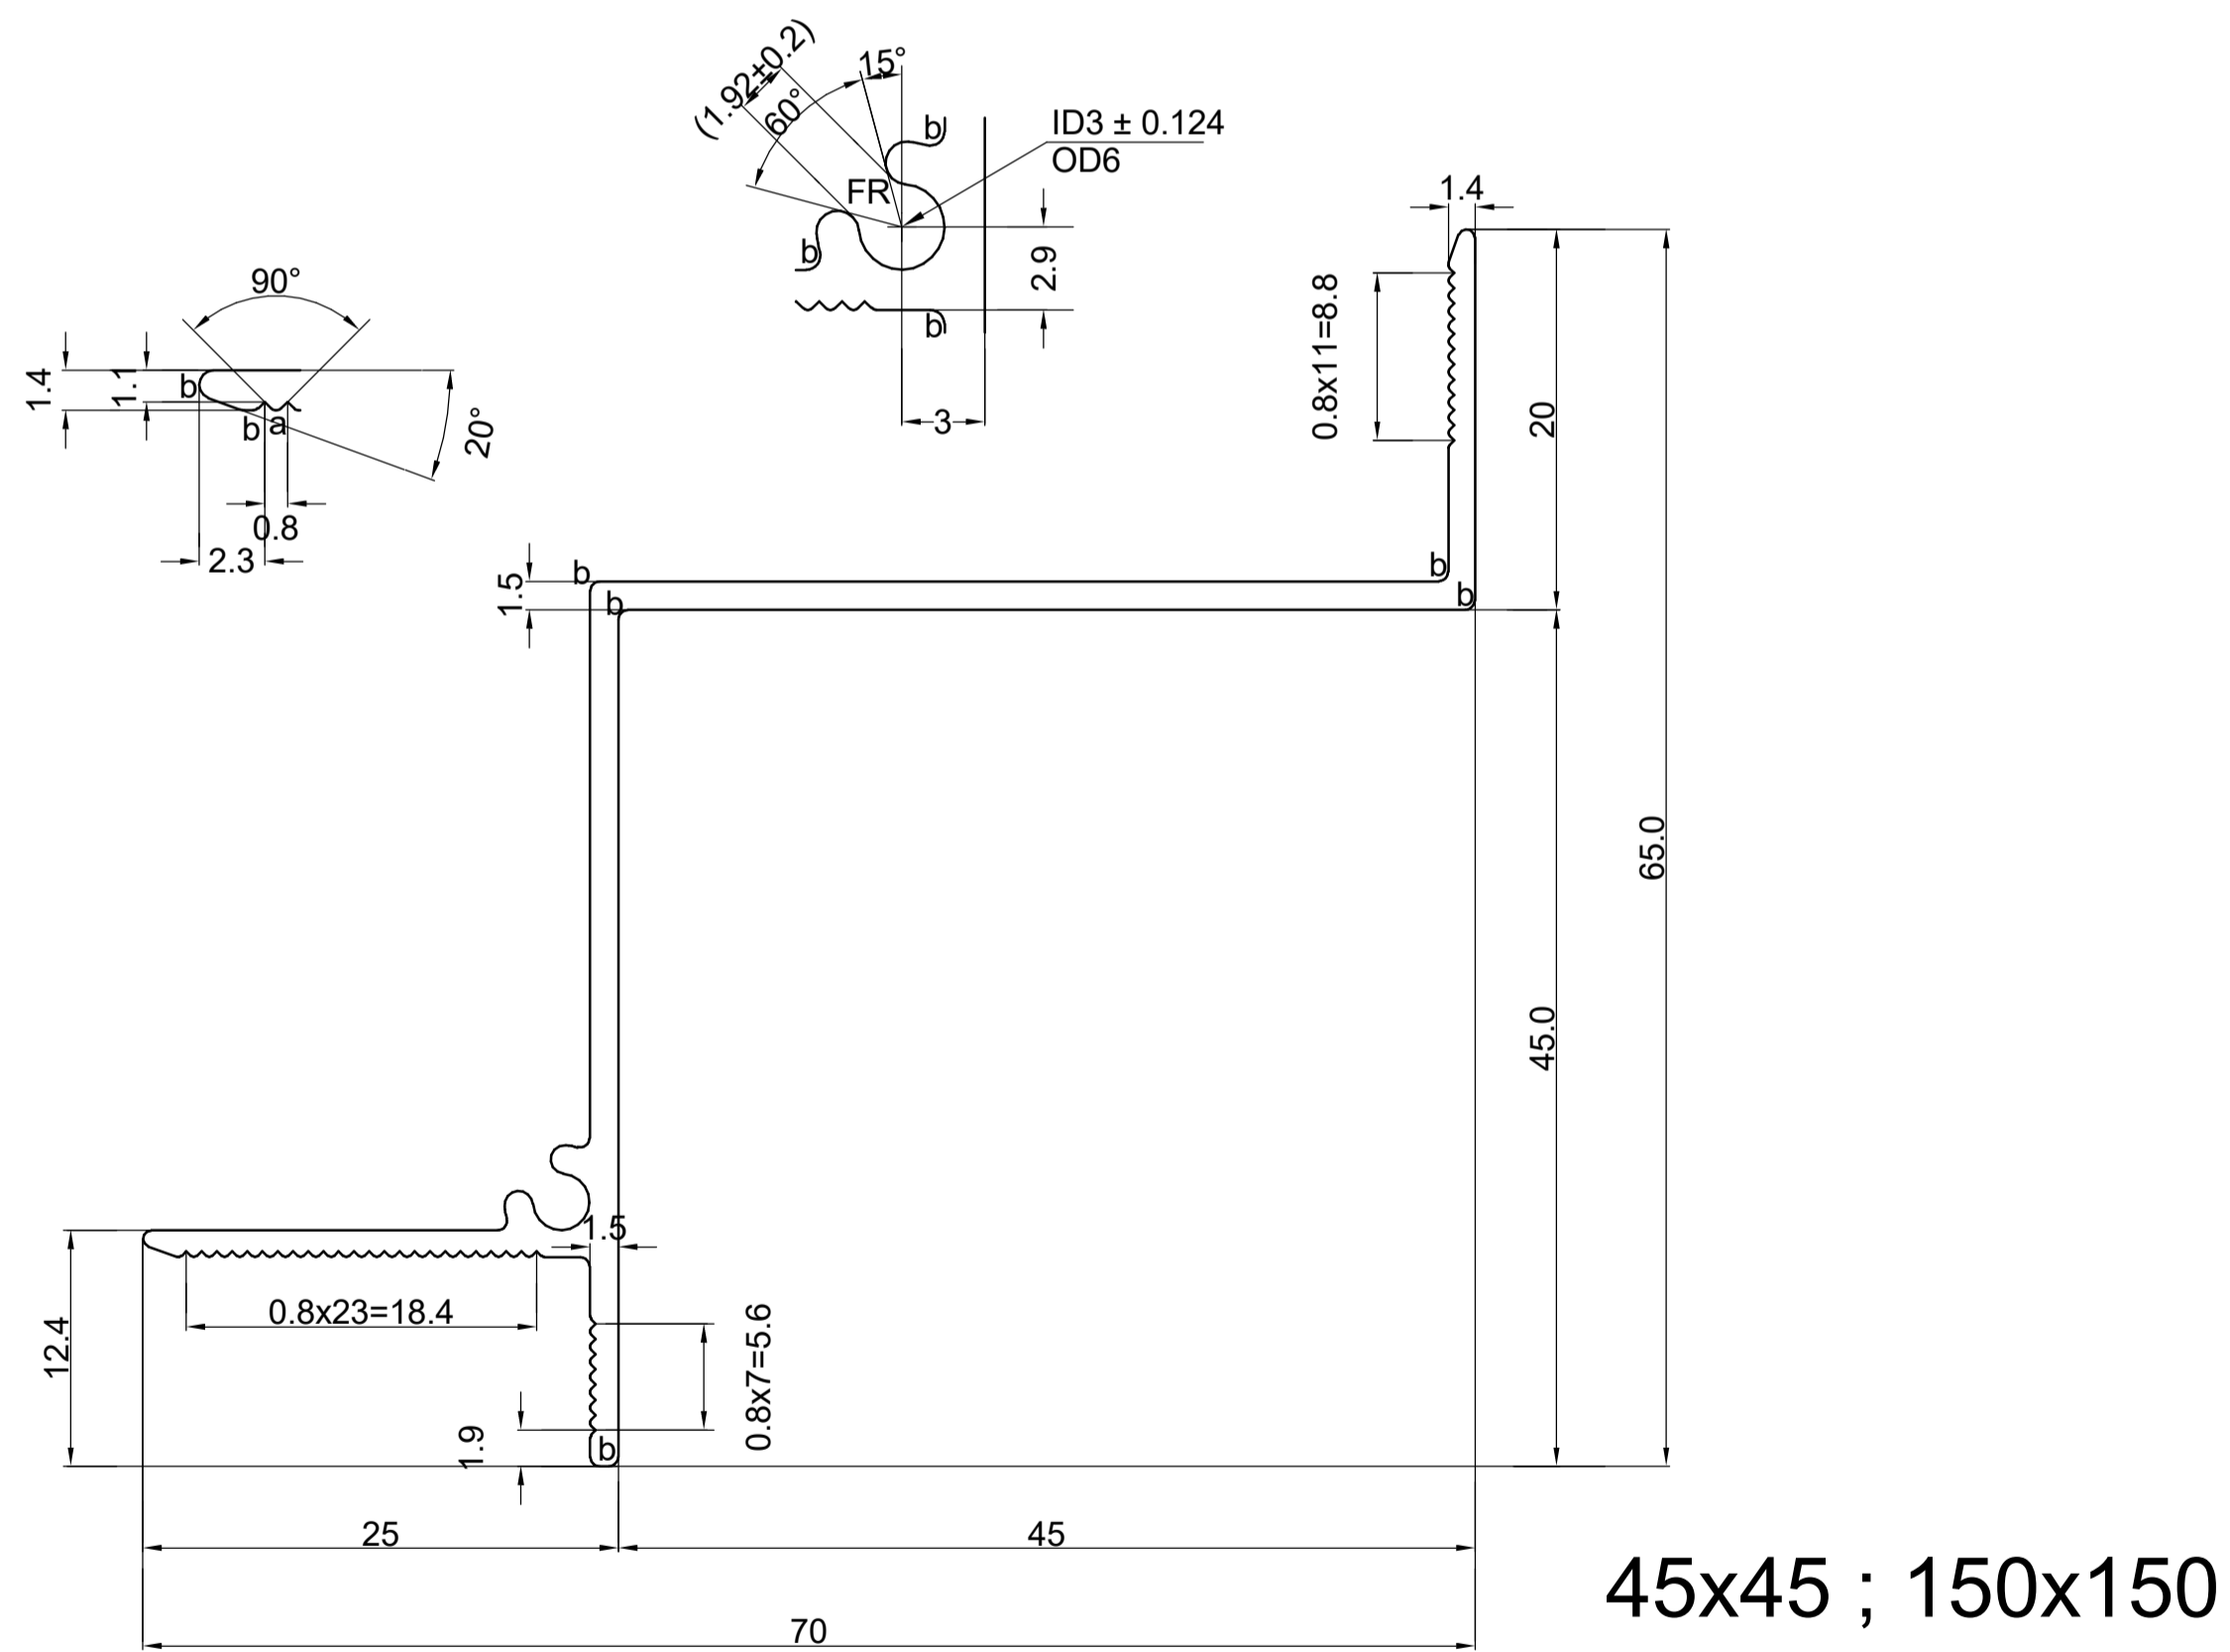

# Ceiling Trims - PS4 Plaster Trim Internal Corner

TR05-A - PS4 Plaster Trim Internal Corner 3D

Scale

Keynote Legend	
Key Value	Keynote Text
C2.3	Supply and install 3600mm JUMBO Main Tees at 1200mm centres in one direction and 1200mm JUMBO Cross Tees at 600mm centres perpendicular to Main Tees. Main Tees to be suspended at 1200mm centres by means of 25 x 25 x 0.6mm galvanised steel angle, hangers fixed to bulb of Main Tee with Wafer Tek screws/steel Pop Rivets and to slab with 6 x 30mm Express Nails and Washers.
TR05-A	PS4 Plaster Trim Internal Corner 45 x 45. Supply and install Pelican PS4 Plaster Trim Internal Corner pre-drilled & pre-painted aluminium white Shadowline Wall Trim to perimeter of rooms fixed at 50mm from end.

CHIP AWAY ANY RADIUS AT INTERNAL CORNERS

PACK EQUALLY BOTH SIDES OF PREFAB CORNER

TR05-A - PS4 Plaster Trim Internal Corner

Scale 1 : 2

TR05-A - PS4 Plaster Trim Internal Corner	
System	Ceiling Trims
Type of Product	PS4 Plaster Trim Internal Corner 45mm x 45mm
Recommended Areas	Ceiling Corner
Technical Spec	TBD
Material	Aluminium 6063-T5
Picture	
Size and Thickness	45mm x 45mm; 150mm x 150mm
Colour Options	Matt Traffic White - ANP39016
Building material information	N/A
Fire Protection	N/A
Sound absorption	N/A
Sound attenuation	N/A
Sound insulation	N/A
Light reflectance	N/A
Thermal conductivity	N/A
Air permeability	N/A
Humidity	N/A
Green Rating	N/A
Specifications	PS4 Plaster Trim Internal Corner 45 x 45. Supply and install Pelican PS4 Plaster Trim Internal Corner pre-drilled & pre-painted aluminium white Shadowline Wall Trim to perimeter of rooms fixed at 50mm from end.
Notes	• Pre-drilled 50mm from End.