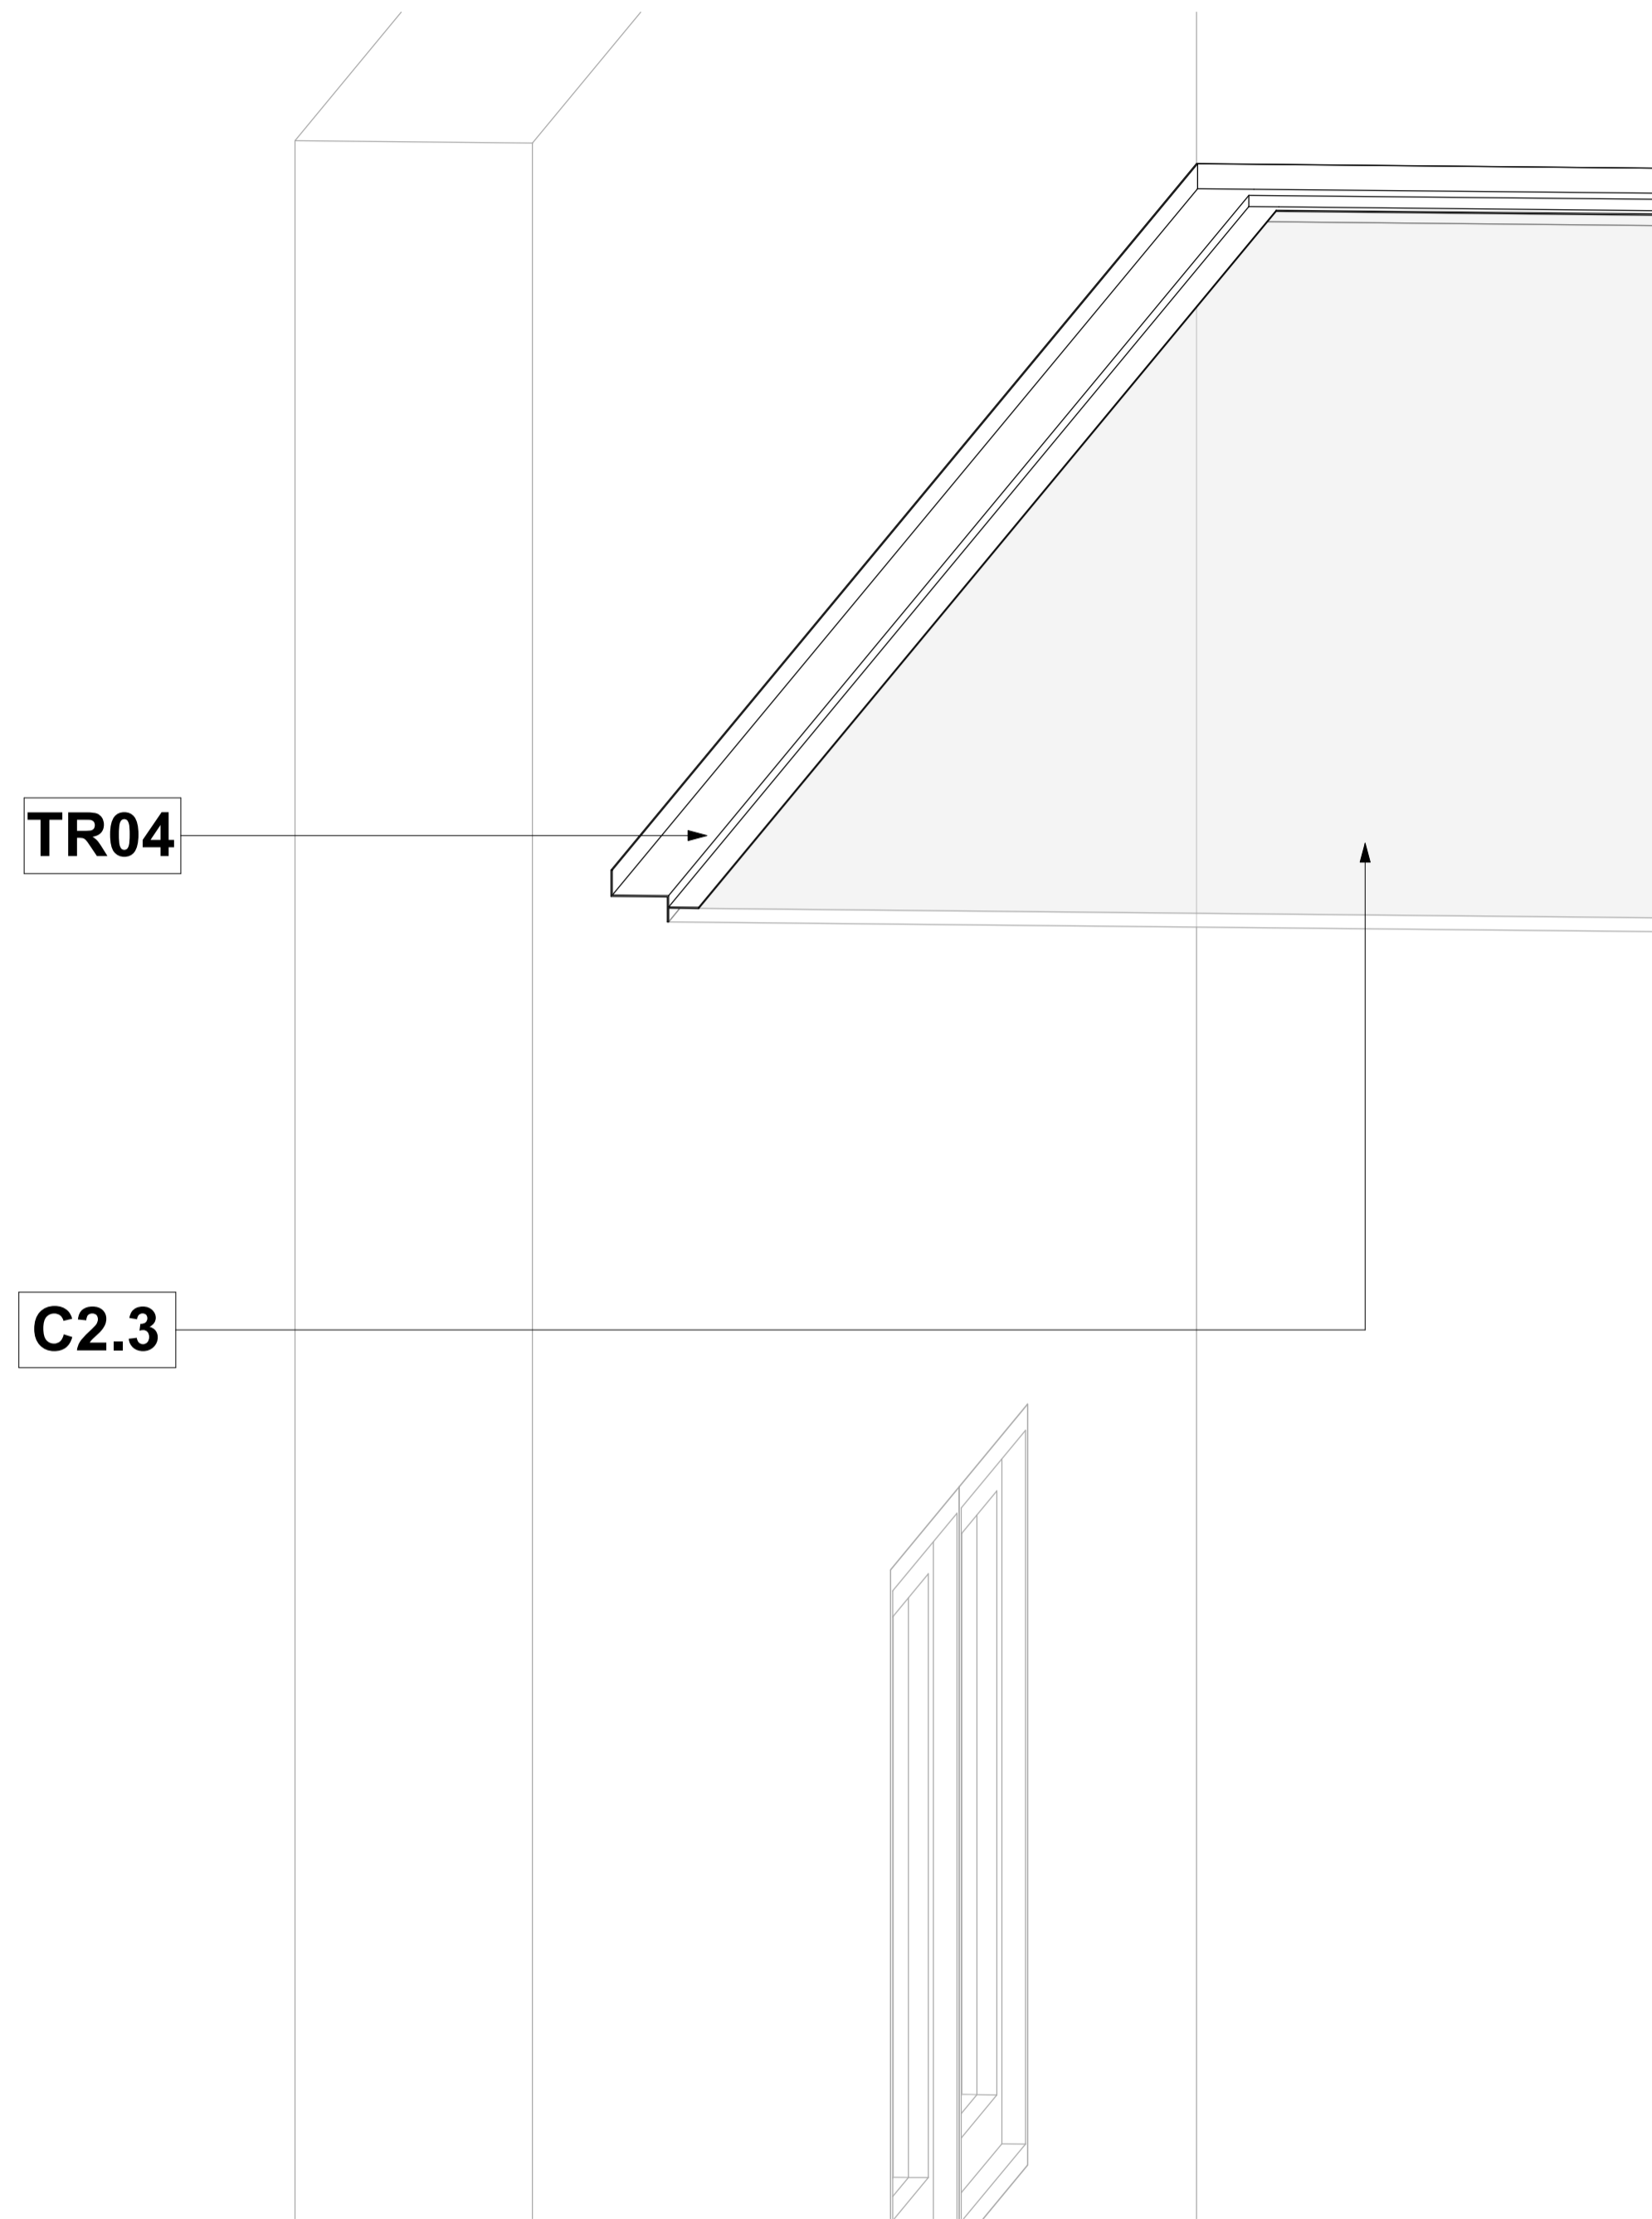

Ceiling Trims - PS3 Plaster Trim 45 x 20

TR04 - PS3 Plaster Trim 45 x 20 - 3D

Scale

Keynote Legend	
Key Value	Keynote Text
C2.3	Supply and install 3600mm JUMBO Main Tees at 1200mm centres in one direction and 1200mm JUMBO Cross Tees at 600mm centres perpendicular to Main Tees. Main Tees to be suspended at 1200mm centres by means of 25 x 25 x 0.6mm galvanised steel angle, hangers fixed to bulb of Main Tee with Wafer Tek screws/steel Pop Rivets and to slab with 6 x 30mm Express Nails and Washers.
TR04	PS3 Plaster Trim 45 x 20. Supply and install Pelican PS3 Shadowline pre-drilled & pre-painted aluminium white Shadowline Wall Trim to perimeter of rooms fixed at 450mm centres with wall anchors.

TR04 - PS3 Plaster Trim 45 x 20 - Section

Scale 1 : 1

TR04 - PS3 Plaster Trim 45 x 20	
System	Ceiling Trims
Type of Product	PS3 Plaster Trim 45mm x 20mm
Recommended Areas	Ceiling Perimeter
Technical Spec	PS3 (45 x 20) Aluminium used with JUMBO Board
Material	Aluminium 6063-T5
Picture	
Size and Thickness	45mm x 20mm x 4000mm
Colour Options	Matt Traffic White - ANP39016
Building material information	N/A
Fire Protection	N/A
Sound absorption	N/A
Sound attenuation	N/A
Sound insulation	N/A
Light reflectance	N/A
Thermal conductivity	N/A
Air permeability	N/A
Humidity	N/A
Green Rating	N/A
Specifications	PS3 Plaster Trim 45 x 20. Supply and install Pelican PS3 Shadowline pre-drilled & pre-painted aluminium white Shadowline Wall Trim to perimeter of rooms fixed at 450mm centres with wall anchors.
Notes	<ul style="list-style-type: none"> Pre-drilled @ 450mm centres.