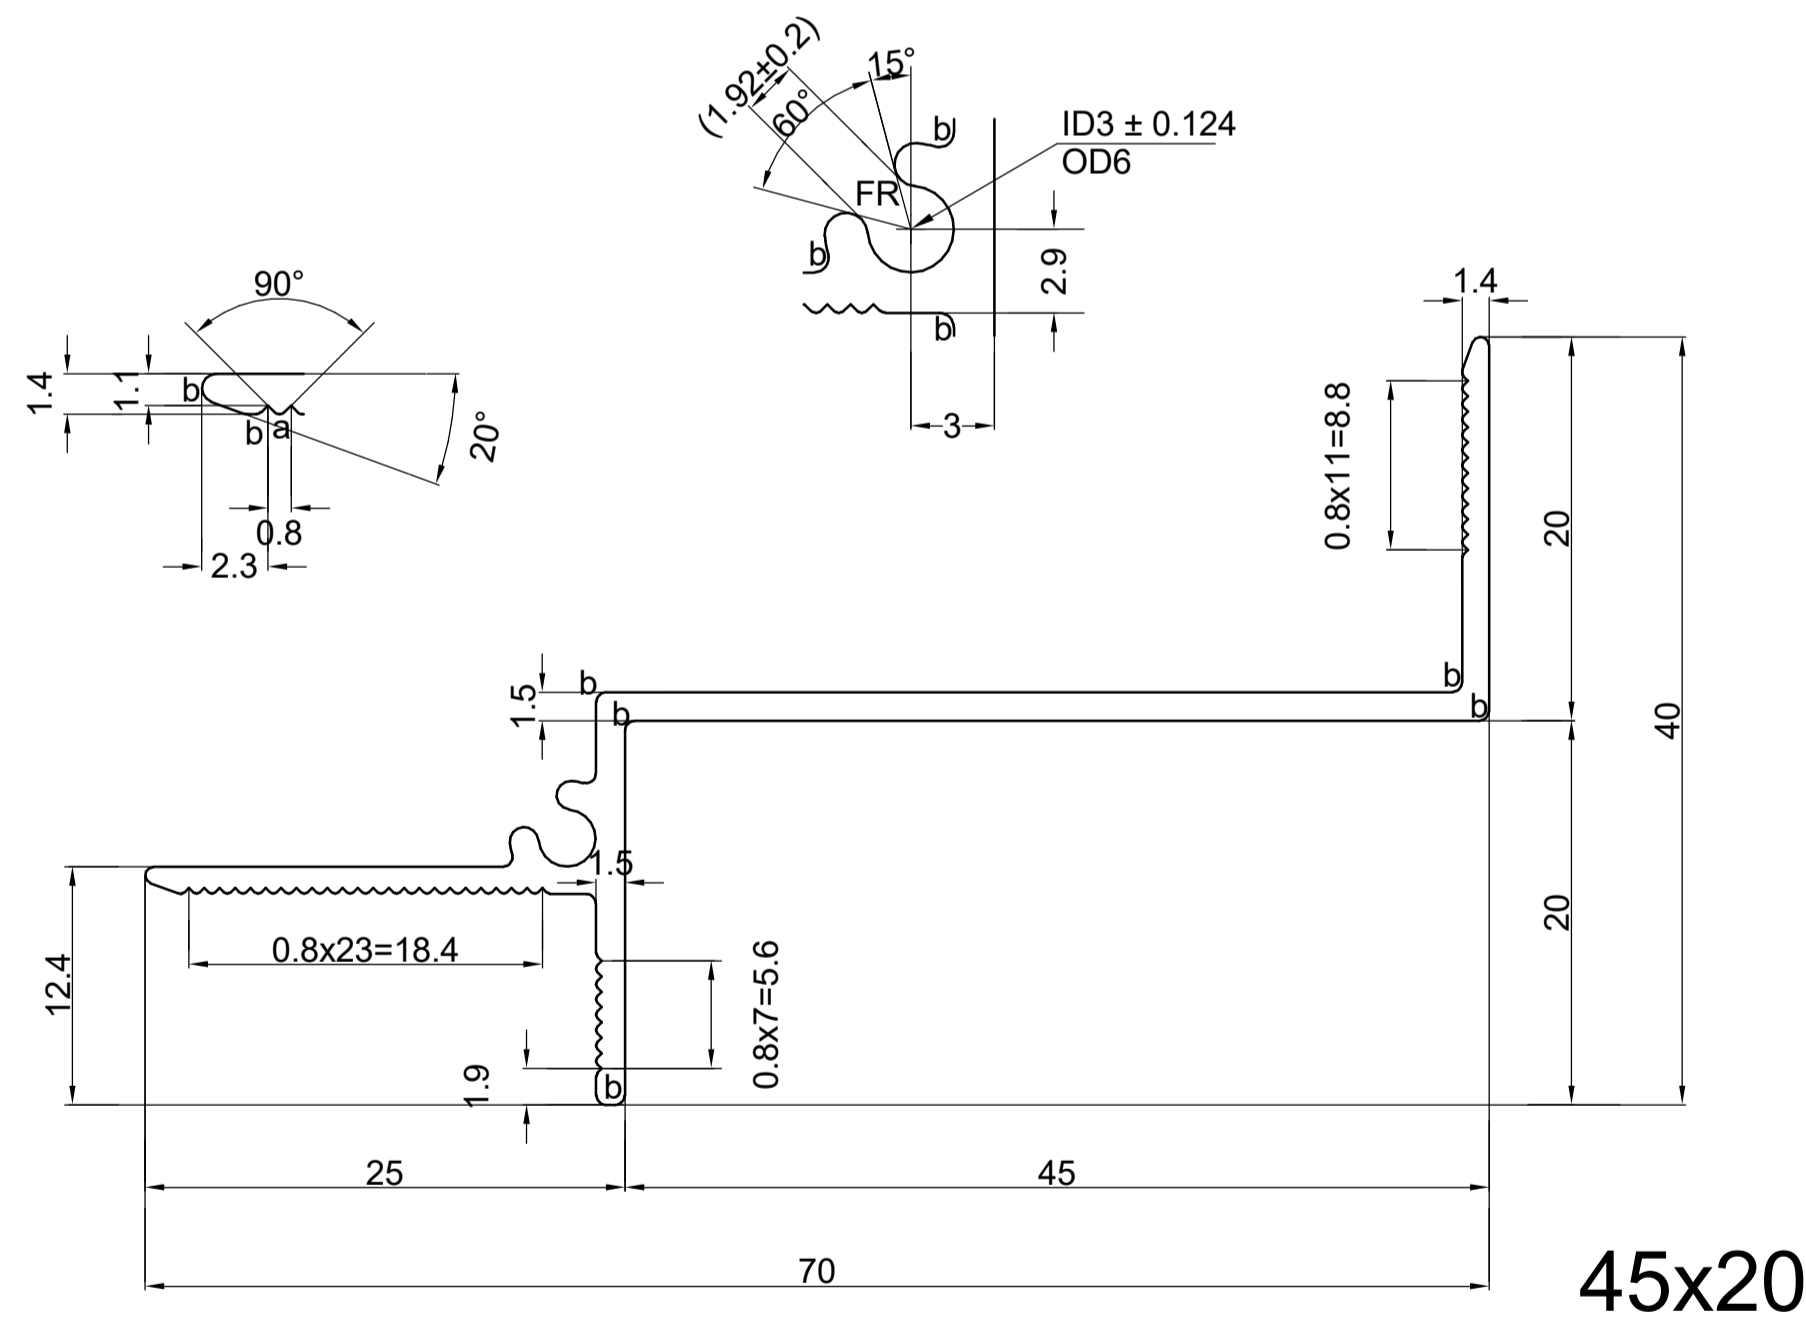

Ceiling Trims - PS3 Plaster Trim 45 x 20

TR04 - PS3 Plaster Trim 45 x 20 - 3D

Scale

Keynote Legend	
Key Value	Keynote Text
C2.3	Supply and install 3600mm JUMBO Main Tees at 1200mm centres in one direction and 1200mm JUMBO Cross Tees at 600mm centres perpendicular to Main Tees. Main Tees to be suspended at 1200mm centres by means of 25 x 25 x 0.6mm galvanised steel angle, hangers fixed to bulb of Main Tee with Wafer Tek screws/steel Pop Rivets and to slab with 6 x 30mm Express Nails and Washers.
TR04	PS3 Plaster Trim 45 x 20. Supply and install Pelican PS3 Shadowline pre-drilled & pre-painted aluminium white Shadowline Wall Trim to perimeter of rooms fixed at 450mm centres with wall anchors.

TR04 - PS3 Plaster Trim 45 x 20 - Section

Scale 1 : 1

TR04 - PS3 Plaster Trim 45 x 20	
System	Ceiling Trims
Type of Product	PS3 Plaster Trim 45mm x 20mm
Recommended Areas	Ceiling Perimeter
Technical Spec	PS3 (45 x 20) Aluminium used with JUMBO Board
Material	Aluminium 6063-T5
Picture	
Size and Thickness	45mm x 20mm x 4000mm
Colour Options	Matt Traffic White - ANP39016
Building material information	N/A
Fire Protection	N/A
Sound absorption	N/A
Sound attenuation	N/A
Sound insulation	N/A
Light reflectance	N/A
Thermal conductivity	N/A
Air permeability	N/A
Humidity	N/A
Green Rating	N/A
Specifications	PS3 Plaster Trim 45 x 20. Supply and install Pelican PS3 Shadowline pre-drilled & pre-painted aluminium white Shadowline Wall Trim to perimeter of rooms fixed at 450mm centres with wall anchors.
Notes	<ul style="list-style-type: none"> Pre-drilled @ 450mm centres.