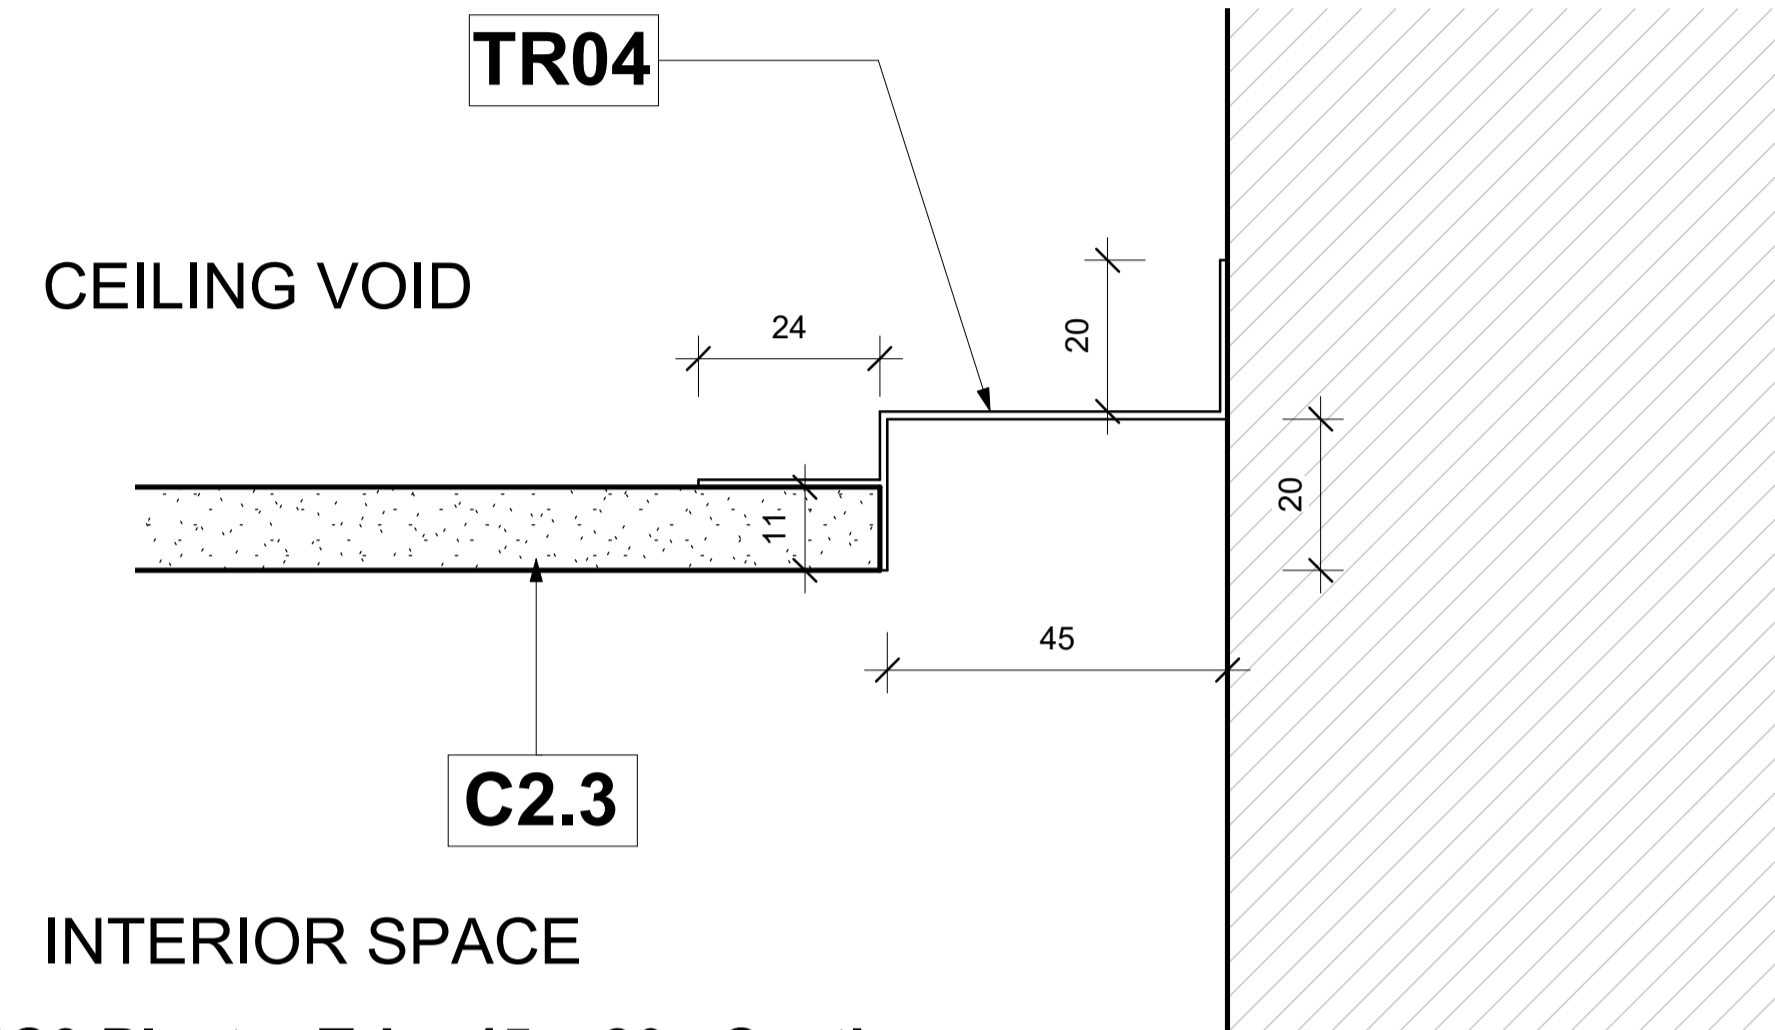

Ceiling Trims - PS3 Plaster Trim 45 x 20

TR04 - PS3 Plaster Trim 45 x 20 - 3D

Scale

Keynote Legend	
Key Value	Keynote Text
C2.3	Supply and install 3600mm JUMBO Main Tees at 1200mm centres in one direction and 1200mm JUMBO Cross Tees at 600mm centres perpendicular to Main Tees. Main Tees to be suspended at 1200mm centres by means of 25 x 25 x 0.6mm galvanised steel angle, hangers fixed to bulb of Main Tee with Wafer Tek screws/steel Pop Rivets and to slab with 6 x 30mm Express Nails and Washers.
TR04	PS3 Plaster Trim 45 x 20. Supply and install Pelican PS3 Shadowline pre-drilled & pre-painted aluminium white Shadowline Wall Trim to perimeter of rooms fixed at 450mm centres with wall anchors.

TR04 - PS3 Plaster Trim 45 x 20 - Section

Scale 1 : 1

TR04 - PS3 Plaster Trim 45 x 20	
System	Ceiling Trims
Type of Product	PS3 Plaster Trim 45mm x 20mm
Recommended Areas	Ceiling Perimeter
Technical Spec	PS3 (45 x 20) Aluminium used with JUMBO Board
Material	Aluminium 6063-T5
Picture	
Size and Thickness	45mm x 20mm x 4000mm
Colour Options	Matt Traffic White - ANP39016
Building material information	N/A
Fire Protection	N/A
Sound absorption	N/A
Sound attenuation	N/A
Sound insulation	N/A
Light reflectance	N/A
Thermal conductivity	N/A
Air permeability	N/A
Humidity	N/A
Green Rating	N/A
Specifications	PS3 Plaster Trim 45 x 20. Supply and install Pelican PS3 Shadowline pre-drilled & pre-painted aluminium white Shadowline Wall Trim to perimeter of rooms fixed at 450mm centres with wall anchors.
Notes	<ul style="list-style-type: none"> Pre-drilled @ 450mm centres.