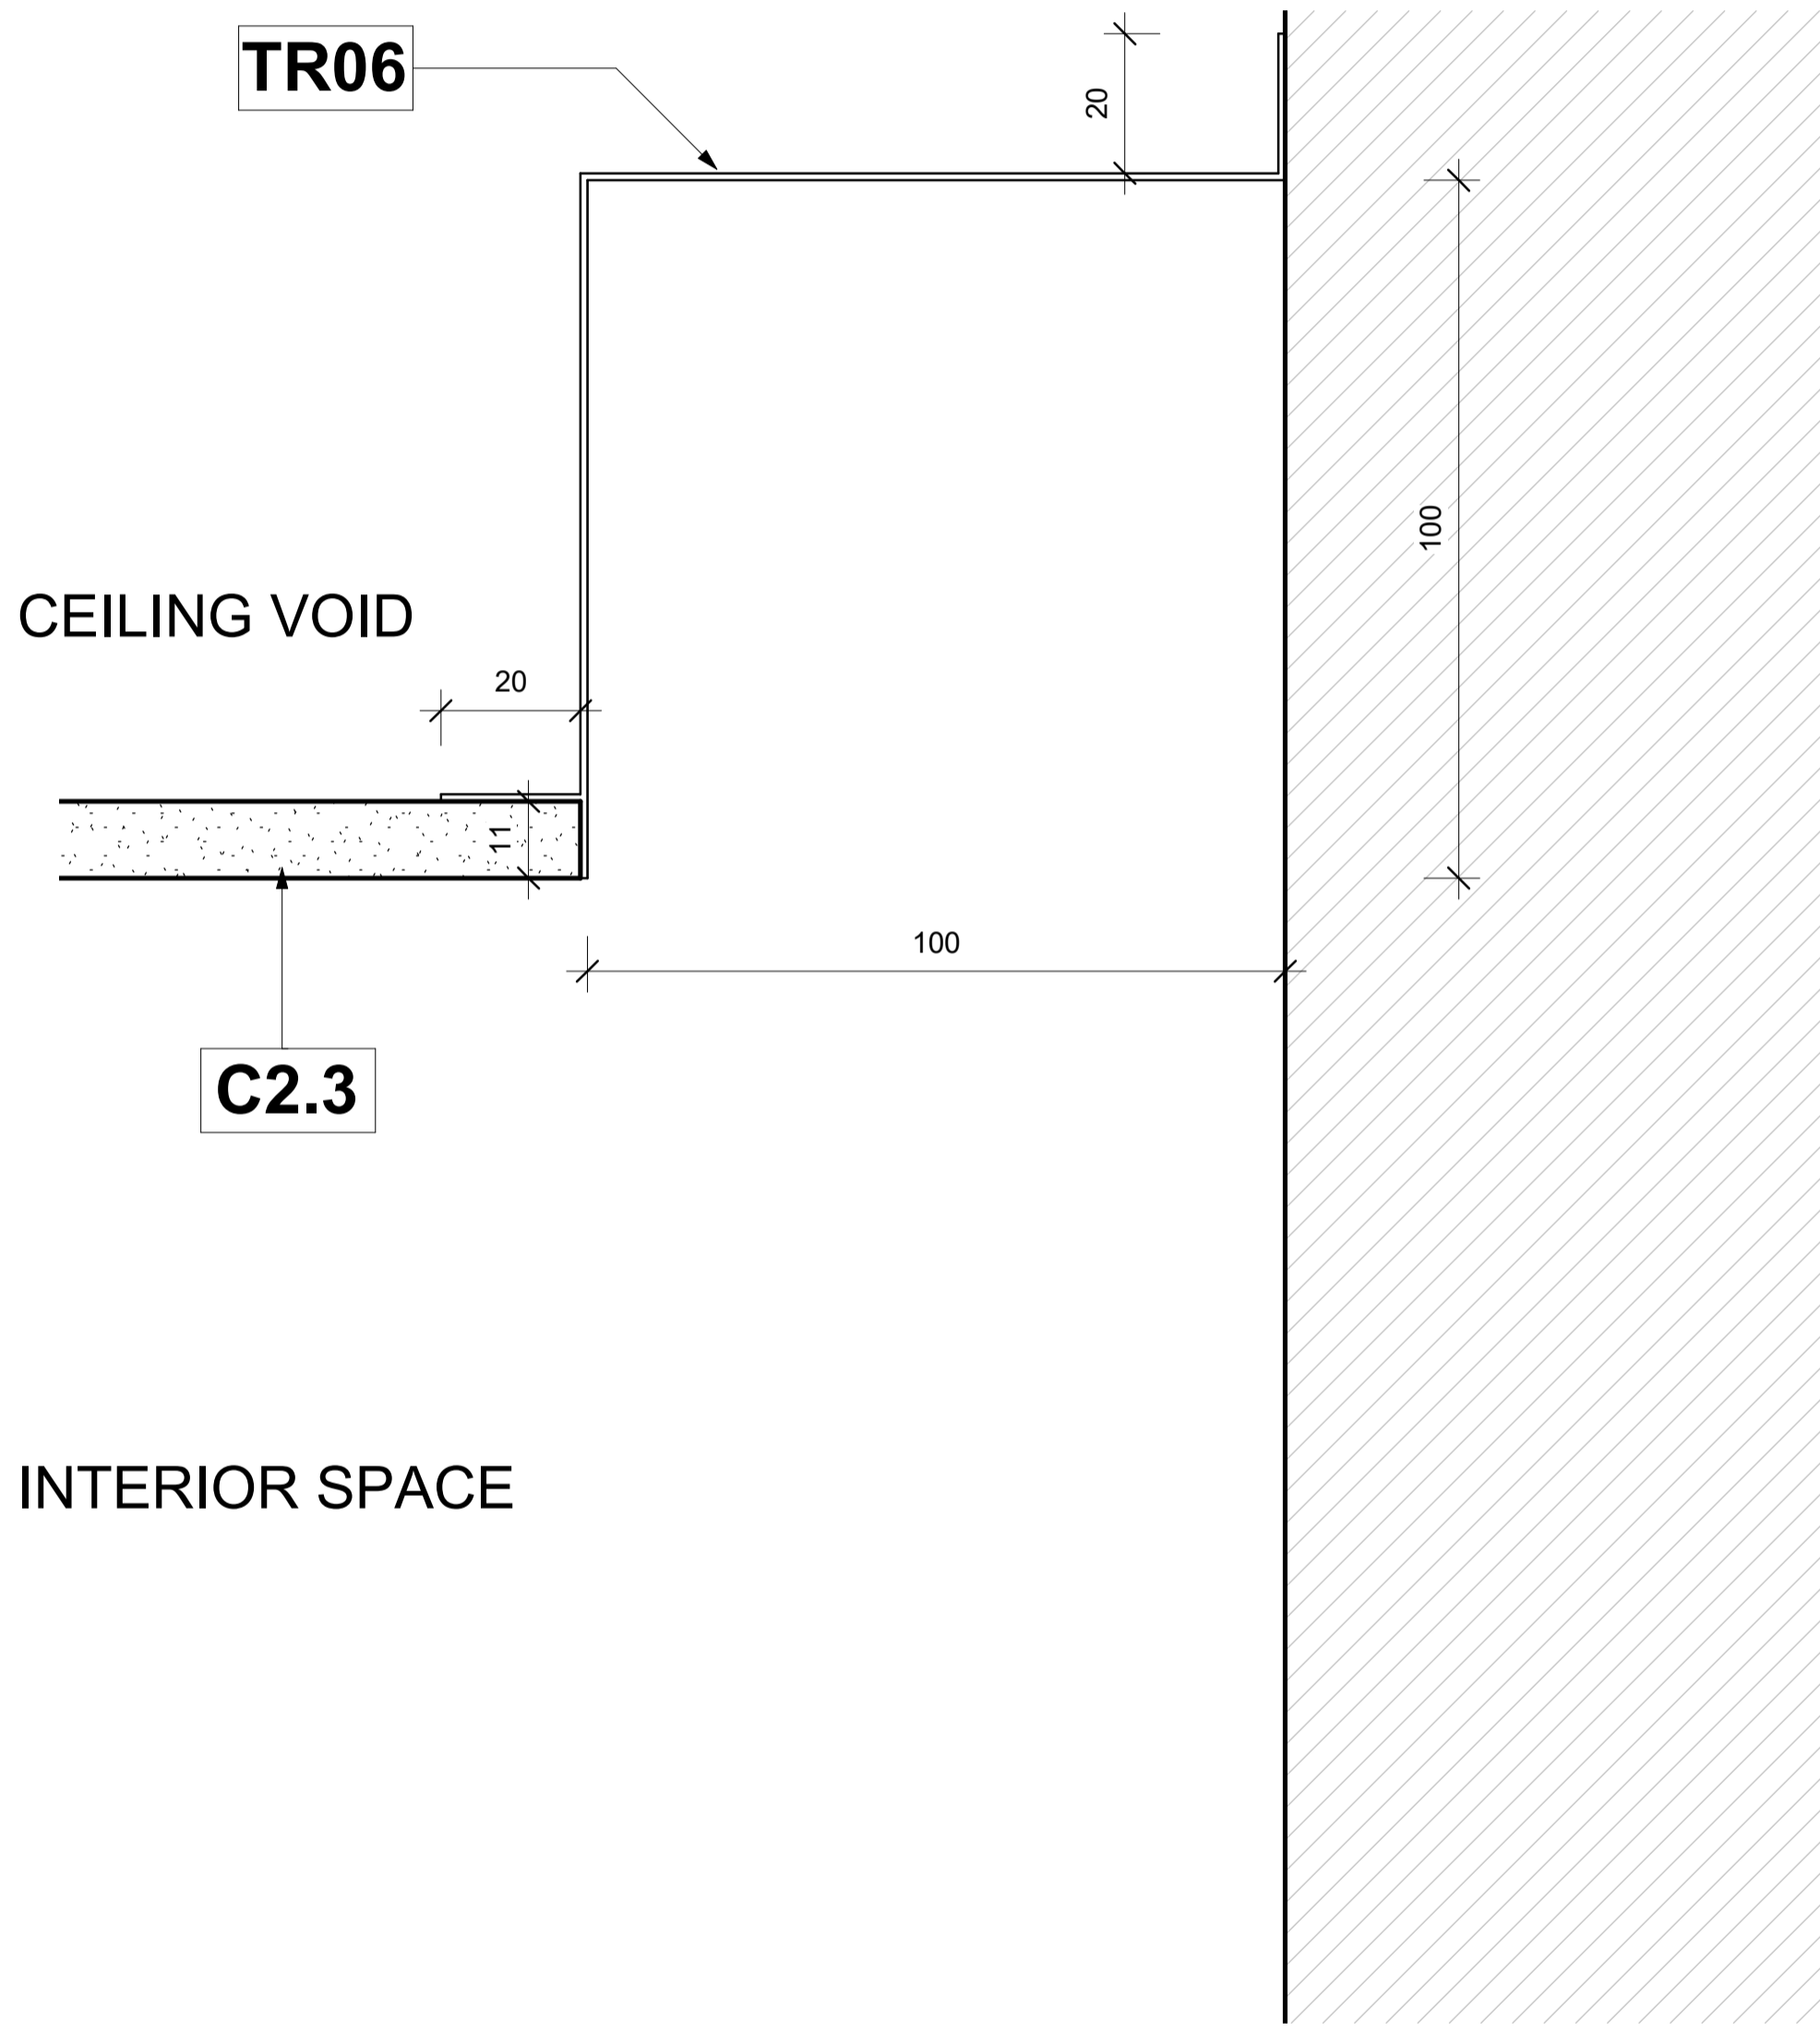

Ceiling Trims - PS100 Plaster Trim 100 x 100

Keynote Legend	
Key Value	Keynote Text
C2.3	Supply and install 3600mm JUMBO Main Tees at 1200mm centres in one direction and 1200mm JUMBO Cross Tees at 600mm centres perpendicular to Main Tees. Main Tees to be suspended at 1200mm centres by means of 25 x 25 x 0.6mm galvanised steel angle, hangers fixed to bulb of Main Tee with wafer tek screws/steel pop rivets and to slab with 6 x 30mm express nails and washers.
TR06	Supply and install Pelican PS100 Shadowline pre-drilled & pre-painted aluminium white Shadowline Wall Trim to perimeter of rooms fixed at 450mm centres with wall anchors.

TR06 - PS100 Plaster Trim 100 x 100	
System	Ceiling Trims
Type of Product	PS100 Plaster Trim 100mm x 100mm
Recommended Areas	Ceiling Perimeter
Technical Spec	PS100 (100 x 100) Aluminium used with JUMBO Board
Material	Aluminium
Picture	
Size and Thickness	100mm x 100mm
Colour Options	White
Building material information	N/A
Fire Protection	N/A
Sound absorption	N/A
Sound attenuation	N/A
Sound insulation	N/A
Practical sound absorption coefficient (α _p)	
Light reflectance	N/A
Thermal conductivity	N/A
Air permeability	N/A
Humidity	N/A
Green Rating	N/A
Specifications	Supply and install Pelican PS100 Shadowline pre-drilled & pre-painted aluminium white Shadowline Wall Trim to perimeter of rooms fixed at 450mm centres with wall anchors.
Notes	<ul style="list-style-type: none"> Pre-drilled @ 450mm centres.