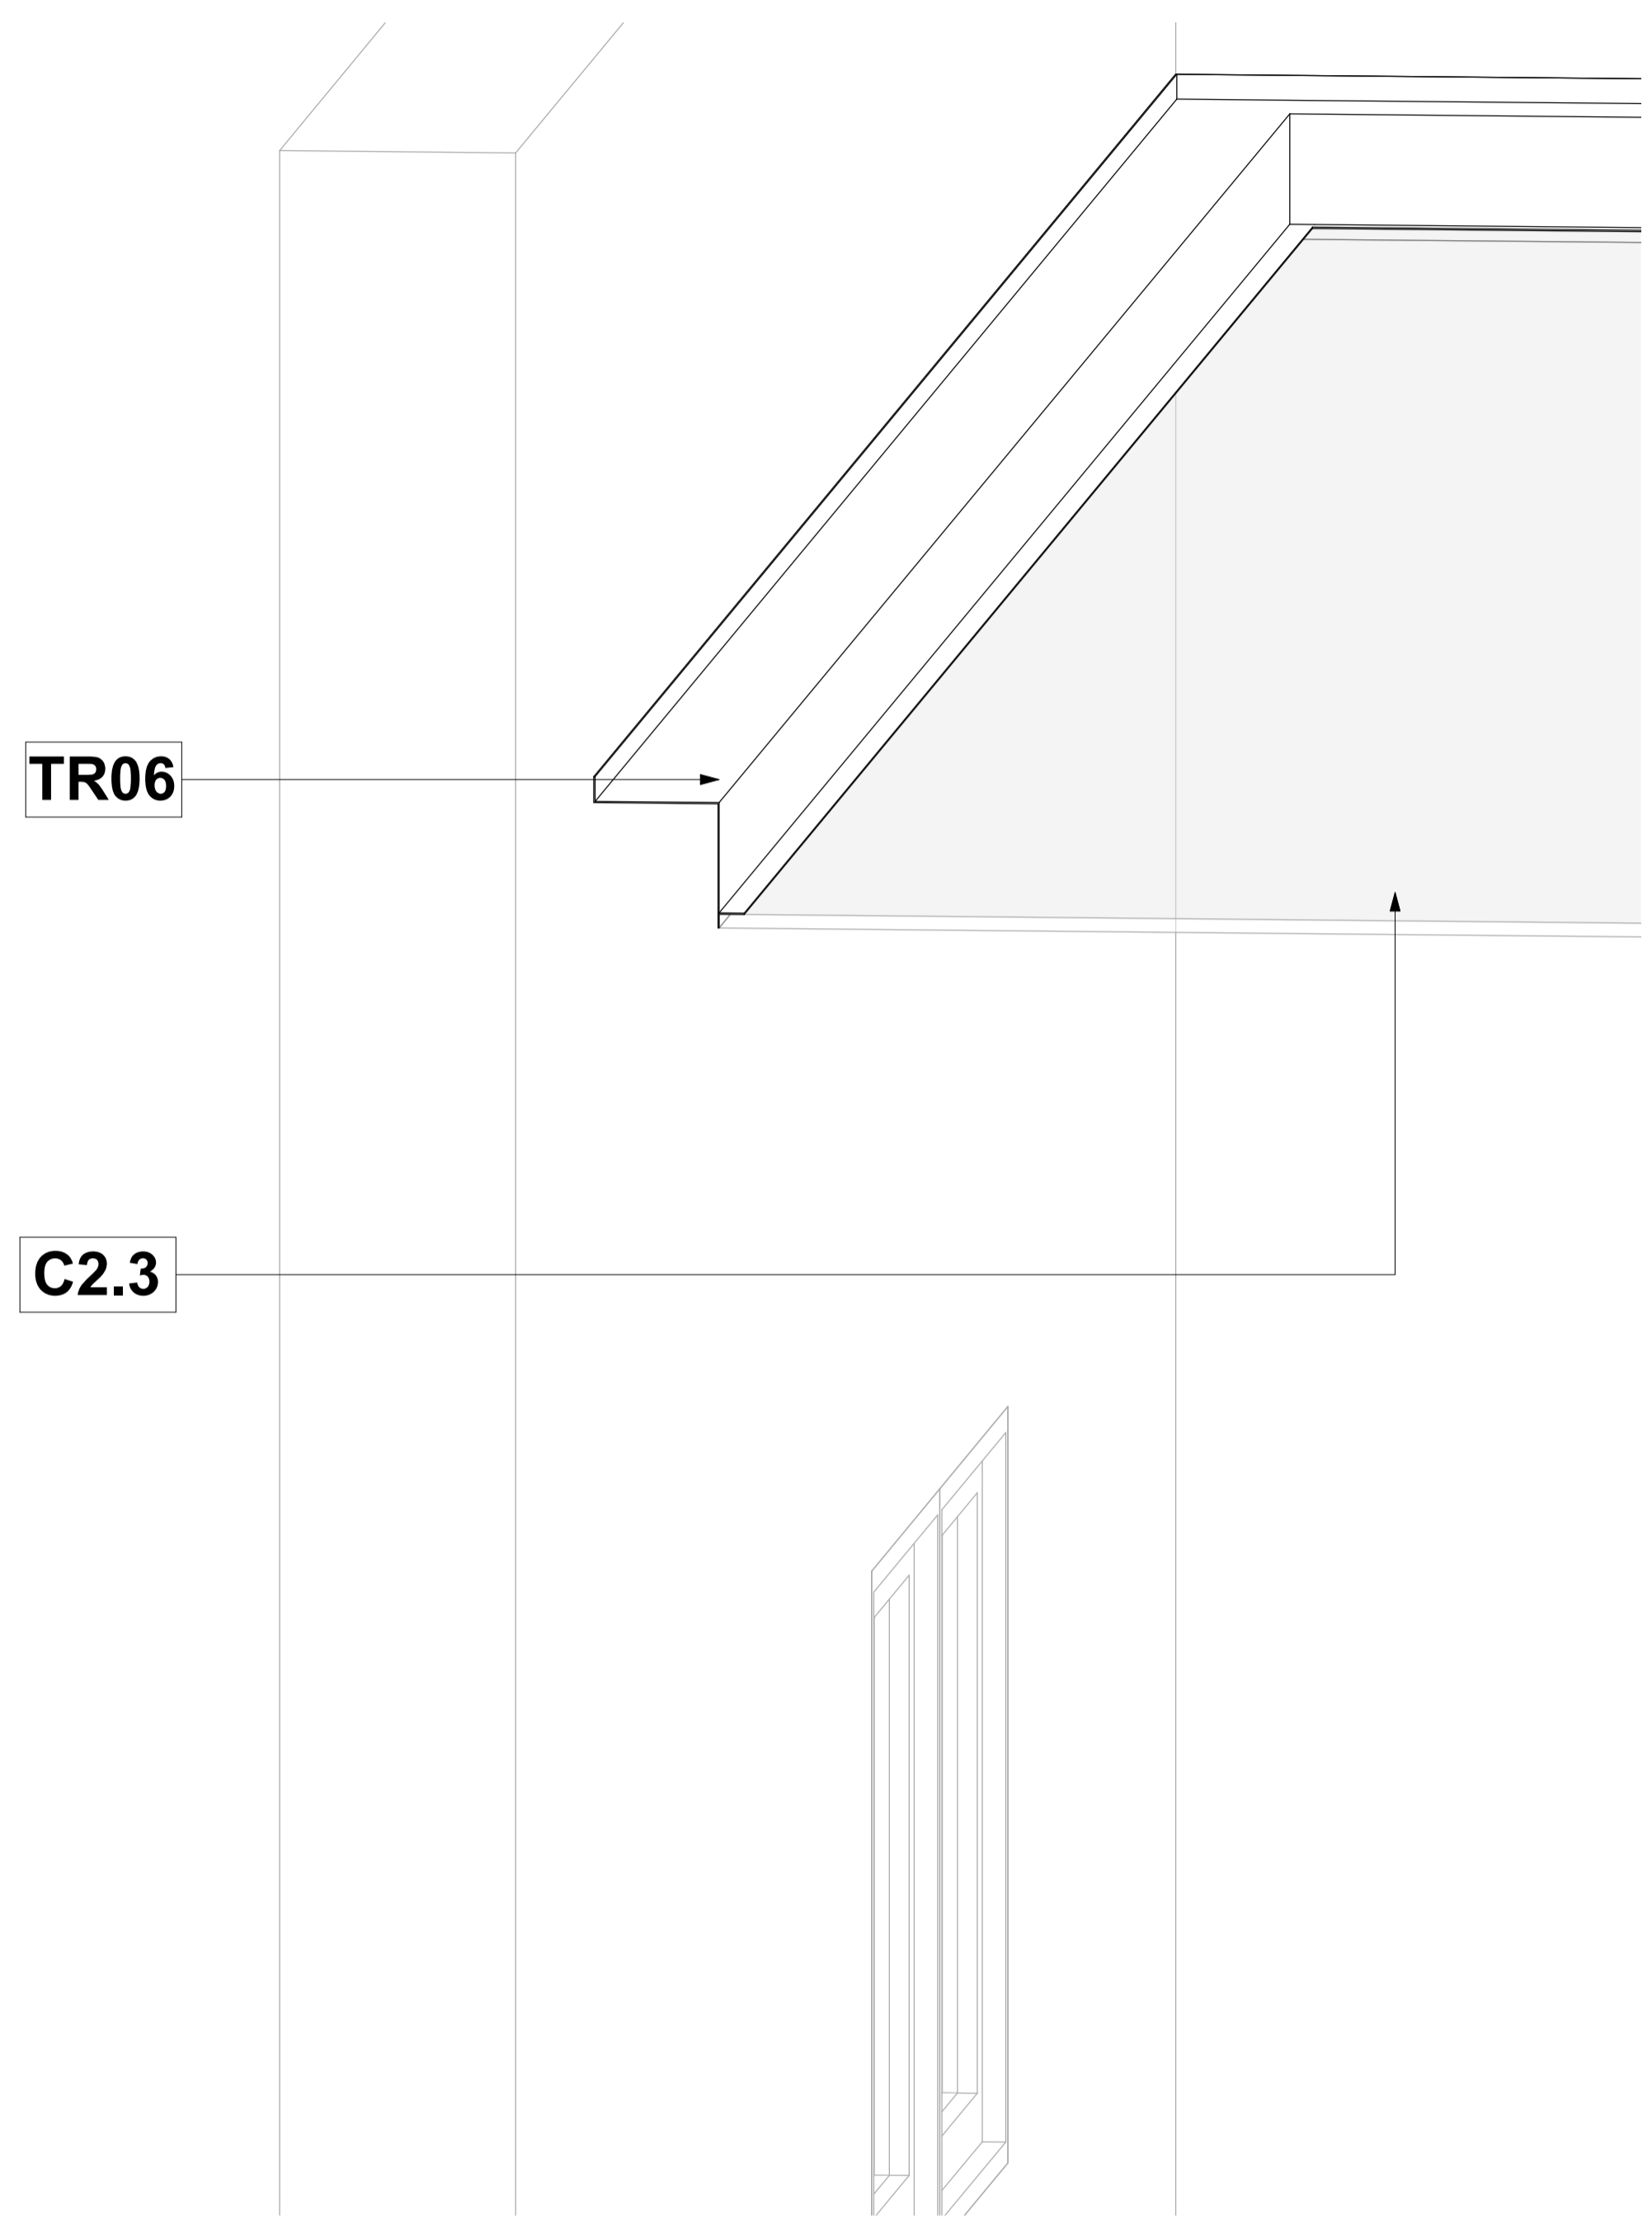

Ceiling Trims - PS100 Plaster Trim 100 x 100

Keynote Legend	
Key Value	Keynote Text
C2.3	Supply and install 3600mm JUMBO Main Tees at 1200mm centres in one direction and 1200mm JUMBO Cross Tees at 600mm centres perpendicular to Main Tees. Main Tees to be suspended at 1200mm centres by means of 25 x 25 x 0.6mm galvanised steel angle, hangers fixed to bulb of Main Tee with wafer tek screws/steel pop rivets and to slab with 6 x 30mm express nails and washers.
TR06	Supply and install Pelican PS100 Shadowline pre-drilled & pre-painted aluminium white Shadowline Wall Trim to perimeter of rooms fixed at 450mm centres with wall anchors.

TR06 - PS100 Plaster Trim 100 x 100	
System	Ceiling Trims
Type of Product	PS100 Plaster Trim 100mm x 100mm
Recommended Areas	Ceiling Perimeter
Technical Spec	PS100 (100 x 100) Aluminium used with JUMBO Board
Material	Aluminium
Picture	
Size and Thickness	100mm x 100mm
Colour Options	White
Building material information	N/A
Fire Protection	N/A
Sound absorption	N/A
Sound attenuation	N/A
Sound insulation	N/A
Practical sound absorption coefficient (α _p)	
Light reflectance	N/A
Thermal conductivity	N/A
Air permeability	N/A
Humidity	N/A
Green Rating	N/A
Specifications	Supply and install Pelican PS100 Shadowline pre-drilled & pre-painted aluminium white Shadowline Wall Trim to perimeter of rooms fixed at 450mm centres with wall anchors.
Notes	<ul style="list-style-type: none"> Pre-drilled @ 450mm centres.

TR06 - PS100 Plaster Trim 100 x 100 - 3D

Scale

TR06 - PS100 Plaster Trim 100 x 100 - Section

Scale 1 : 1

pelican systems

ceiling and partitioning specialists...

Head Office / Durban Branch | 765 / 793 Chris Hani Road, Durban, Redhill | 031 563 7307