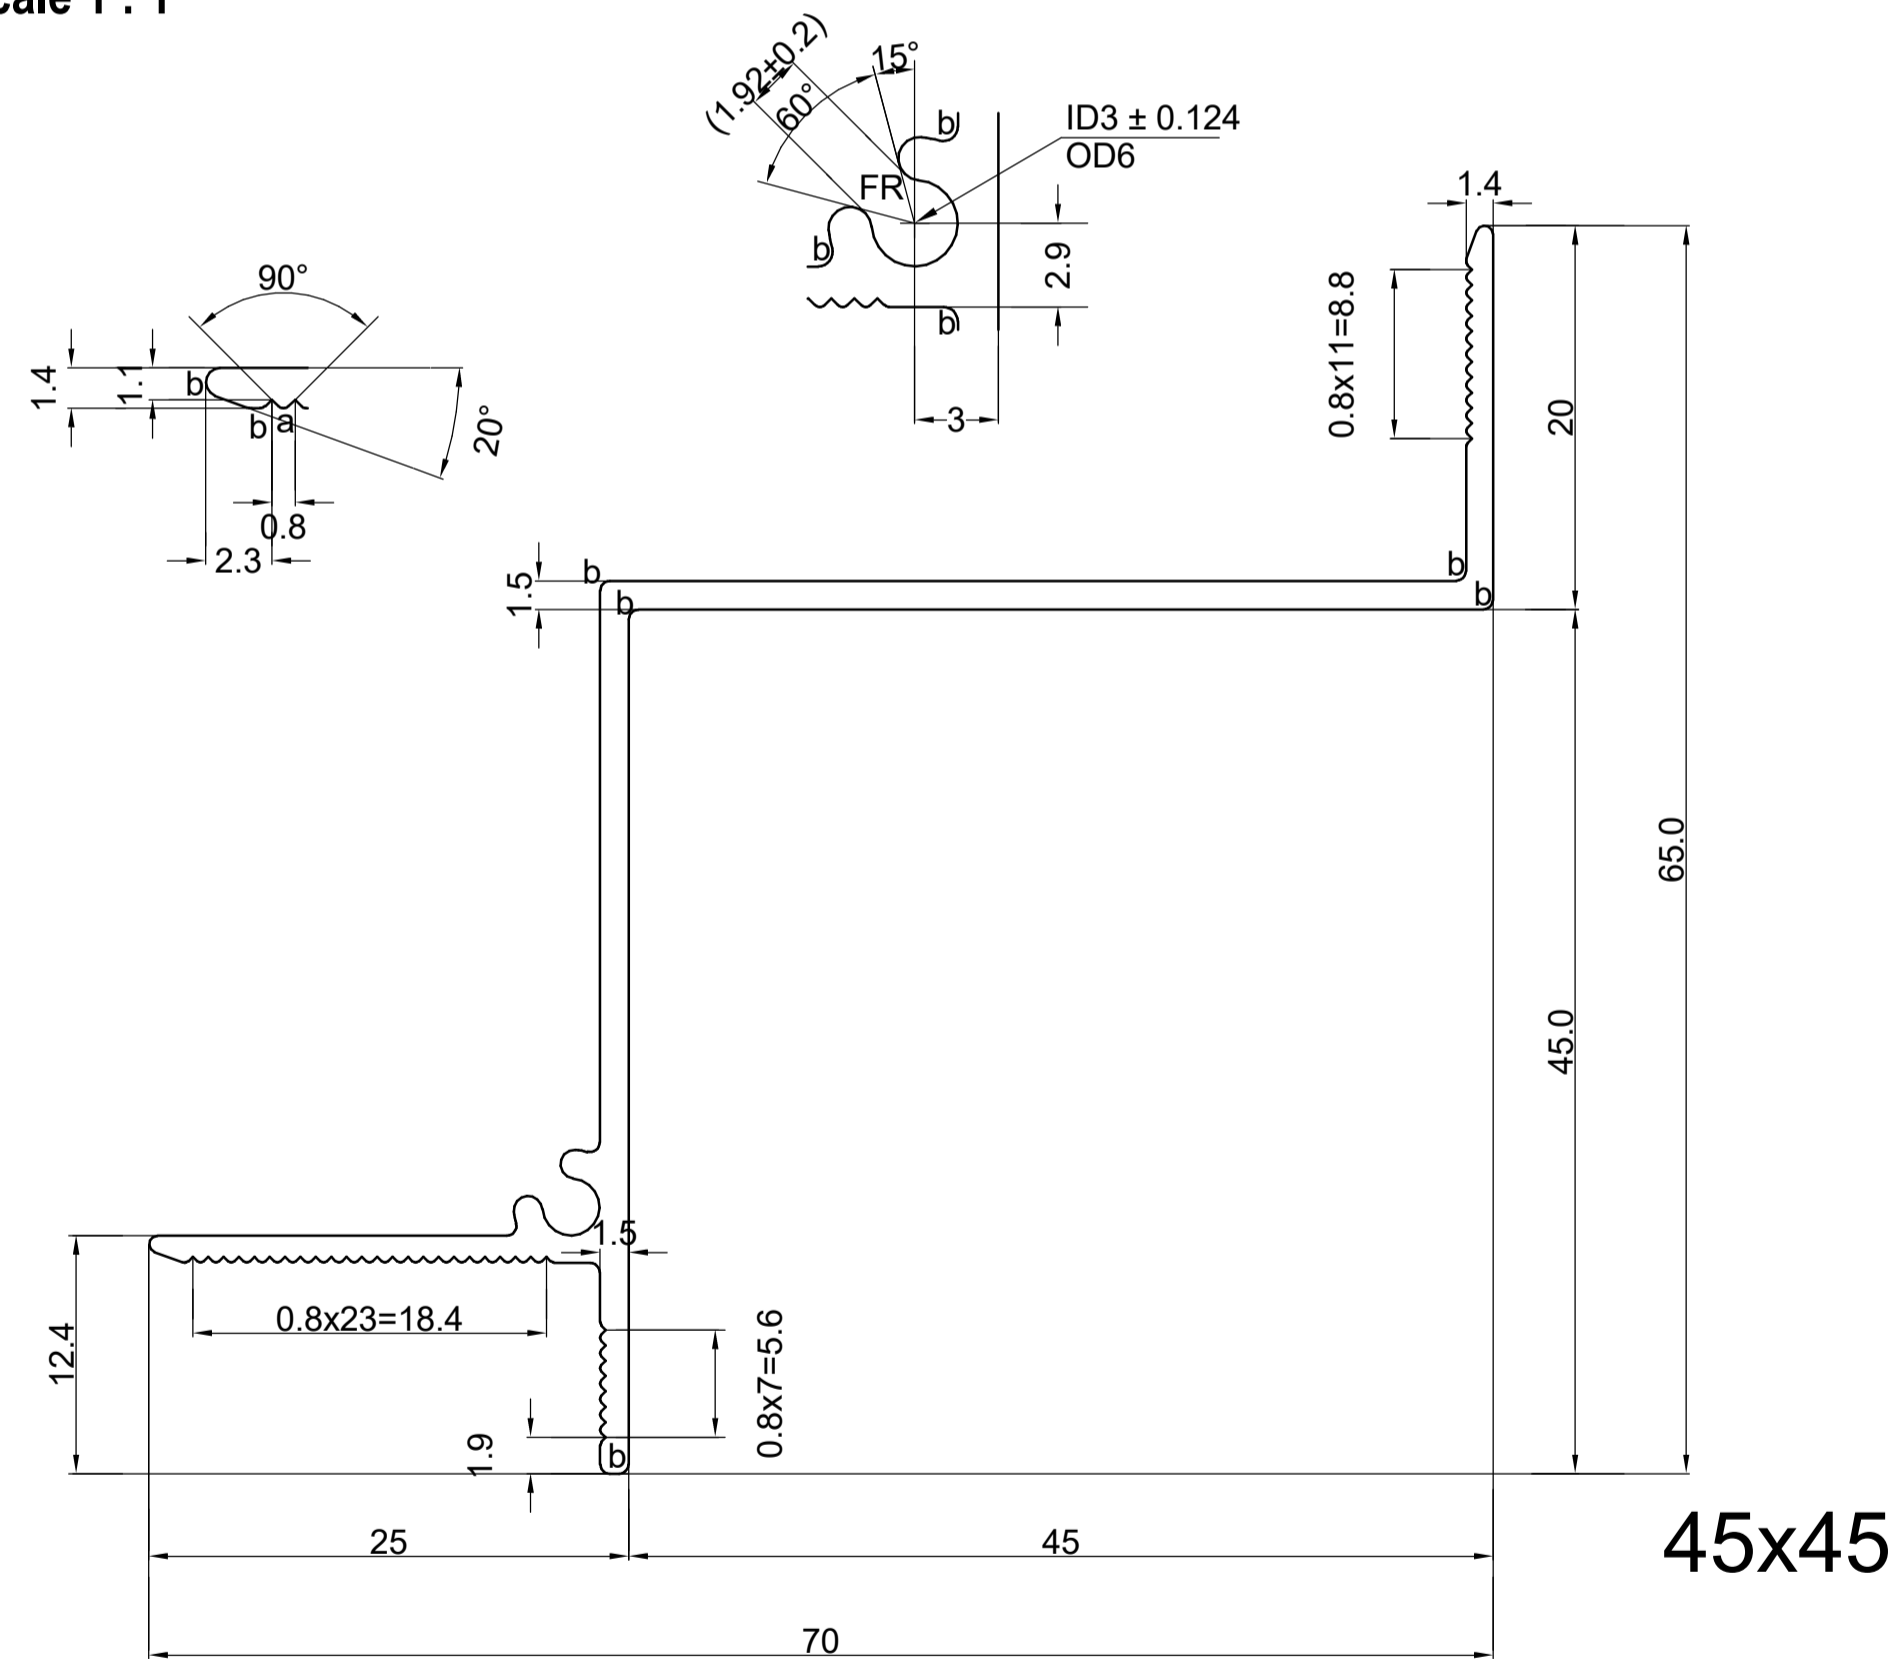

Ceiling Trims - PS4 Plaster Trim 45 x 45

Keynote Legend	
Key Value	Keynote Text
C2.3	Supply and install 3600mm JUMBO Main Tees at 1200mm centres in one direction and 1200mm JUMBO Cross Tees at 600mm centres perpendicular to Main Tees. Main Tees to be suspended at 1200mm centres by means of 25 x 25 x 0.6mm galvanised steel angle, hangers fixed to bulb of Main Tee with Wafer Tek screws/steel Pop Rivets and to slab with 6 x 30mm Express Nails and Washers.
TR05	PS4 Plaster Trim 45 x 45. Supply and install Pelican PS4 Shadowline pre-drilled & pre-painted aluminium white Shadowline Wall Trim to perimeter of rooms fixed at 450mm centres with wall anchors.

TR05 - PS4 Plaster Trim 45 x 45 - 3D

Scale

TR05 - PS4 Plaster Trim 45 x 45 - Section

Scale 1 : 1

TR05 - PS4 Plaster Trim 45 x 45	
System	Ceiling Trims
Type of Product	PS4 Plaster Trim 45mm x 45mm
Recommended Areas	Ceiling Perimeter
Technical Spec	PS4 (45 x 45) Aluminium used with JUMBO Board
Material	Aluminium 6063-T5
Picture	
Size and Thickness	45mm x 45mm x 4000mm
Colour Options	Matt Traffic White - ANP39016
Building material information	N/A
Fire Protection	N/A
Sound absorption	N/A
Sound attenuation	N/A
Sound insulation	N/A
Light reflectance	N/A
Thermal conductivity	N/A
Air permeability	N/A
Humidity	N/A
Green Rating	N/A
Specifications	PS4 Plaster Trim 45 x 45. Supply and install Pelican PS4 Shadowline pre-drilled & pre-painted aluminium white Shadowline Wall Trim to perimeter of rooms fixed at 450mm centres with wall anchors.
Notes	<ul style="list-style-type: none"> Pre-drilled @ 450mm centres.