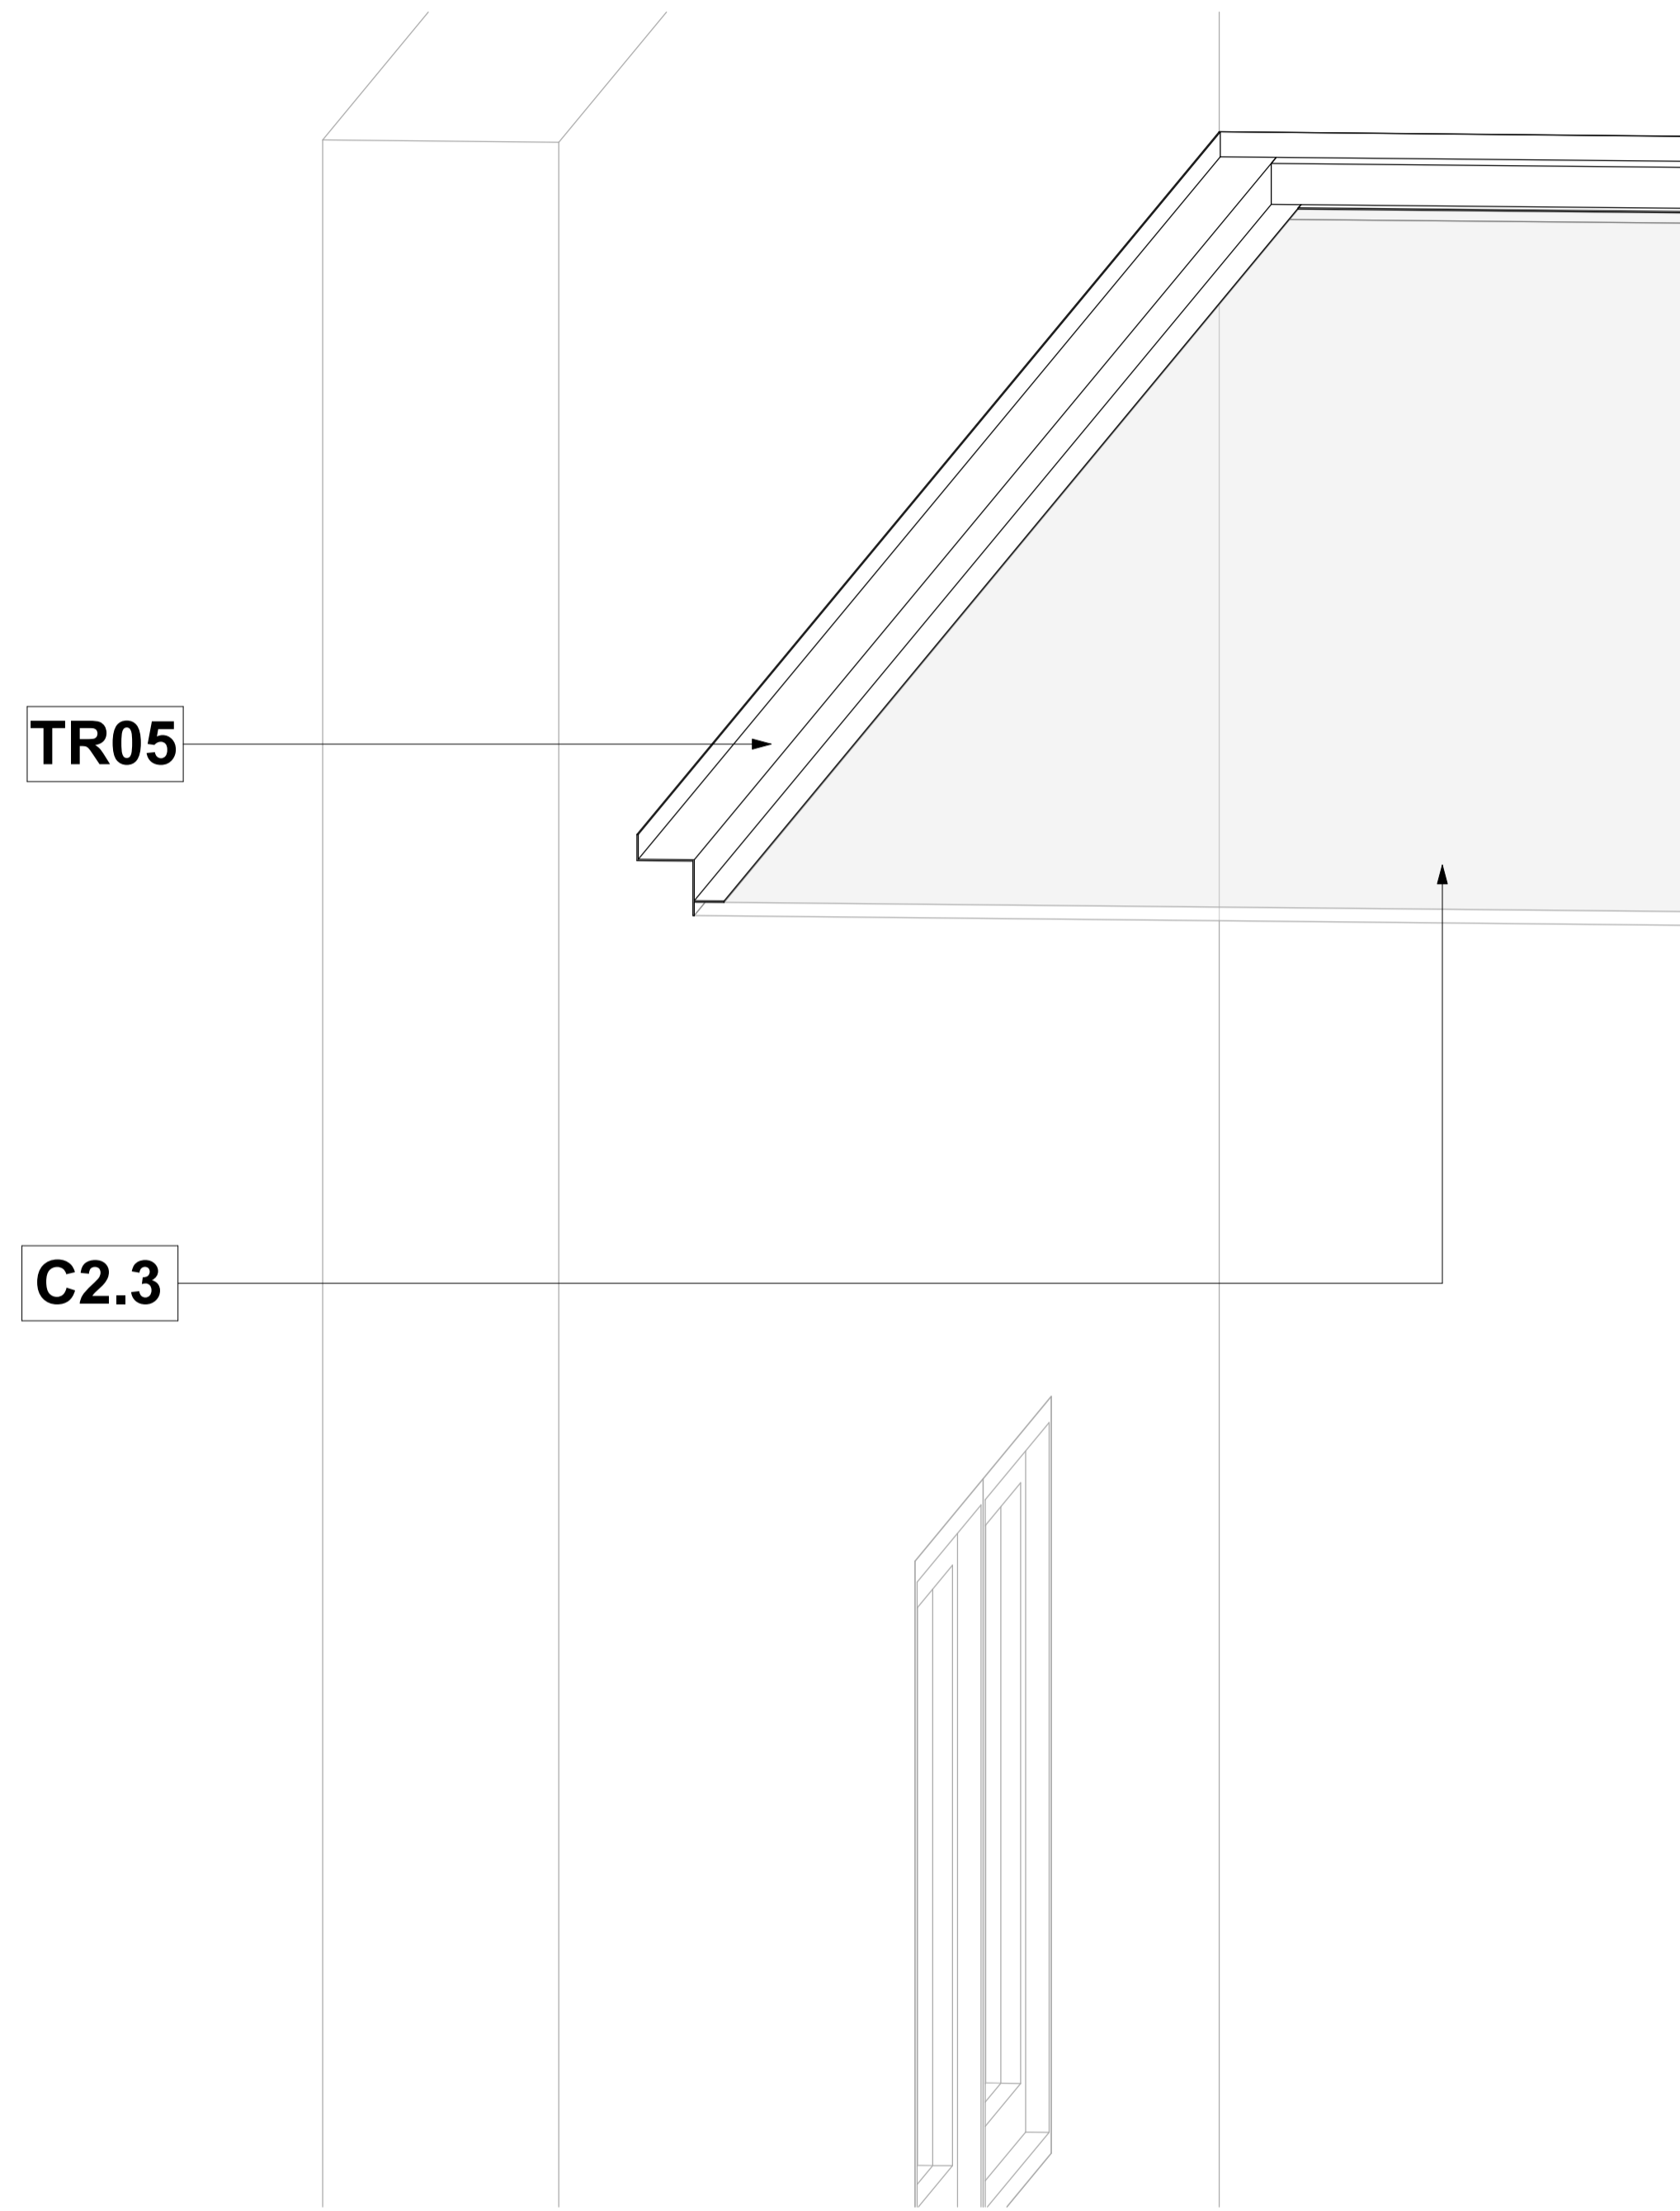

Ceiling Trims - PS4 Plaster Trim 45 x 45

Keynote Legend	
Key Value	Keynote Text
C2.3	Supply and install 3600mm JUMBO Main Tees at 1200mm centres in one direction and 1200mm JUMBO Cross Tees at 600mm centres perpendicular to Main Tees. Main Tees to be suspended at 1200mm centres by means of 25 x 25 x 0.6mm galvanised steel angle, hangers fixed to bulb of Main Tee with Wafer Tek screws/steel Pop Rivets and to slab with 6 x 30mm Express Nails and Washers.
TR05	PS4 Plaster Trim 45 x 45. Supply and install Pelican PS4 Shadowline pre-drilled & pre-painted aluminium white Shadowline Wall Trim to perimeter of rooms fixed at 450mm centres with wall anchors.

TR05 - PS4 Plaster Trim 45 x 45 - 3D

Scale

TR05 - PS4 Plaster Trim 45 x 45 - Section

Scale 1 : 1

TR05 - PS4 Plaster Trim 45 x 45	
System	Ceiling Trims
Type of Product	PS4 Plaster Trim 45mm x 45mm
Recommended Areas	Ceiling Perimeter
Technical Spec	PS4 (45 x 45) Aluminium used with JUMBO Board
Material	Aluminium 6063-T5
Picture	
Size and Thickness	45mm x 45mm x 4000mm
Colour Options	Matt Traffic White - ANP39016
Building material information	N/A
Fire Protection	N/A
Sound absorption	N/A
Sound attenuation	N/A
Sound insulation	N/A
Light reflectance	N/A
Thermal conductivity	N/A
Air permeability	N/A
Humidity	N/A
Green Rating	N/A
Specifications	PS4 Plaster Trim 45 x 45. Supply and install Pelican PS4 Shadowline pre-drilled & pre-painted aluminium white Shadowline Wall Trim to perimeter of rooms fixed at 450mm centres with wall anchors.
Notes	<ul style="list-style-type: none"> Pre-drilled @ 450mm centres.