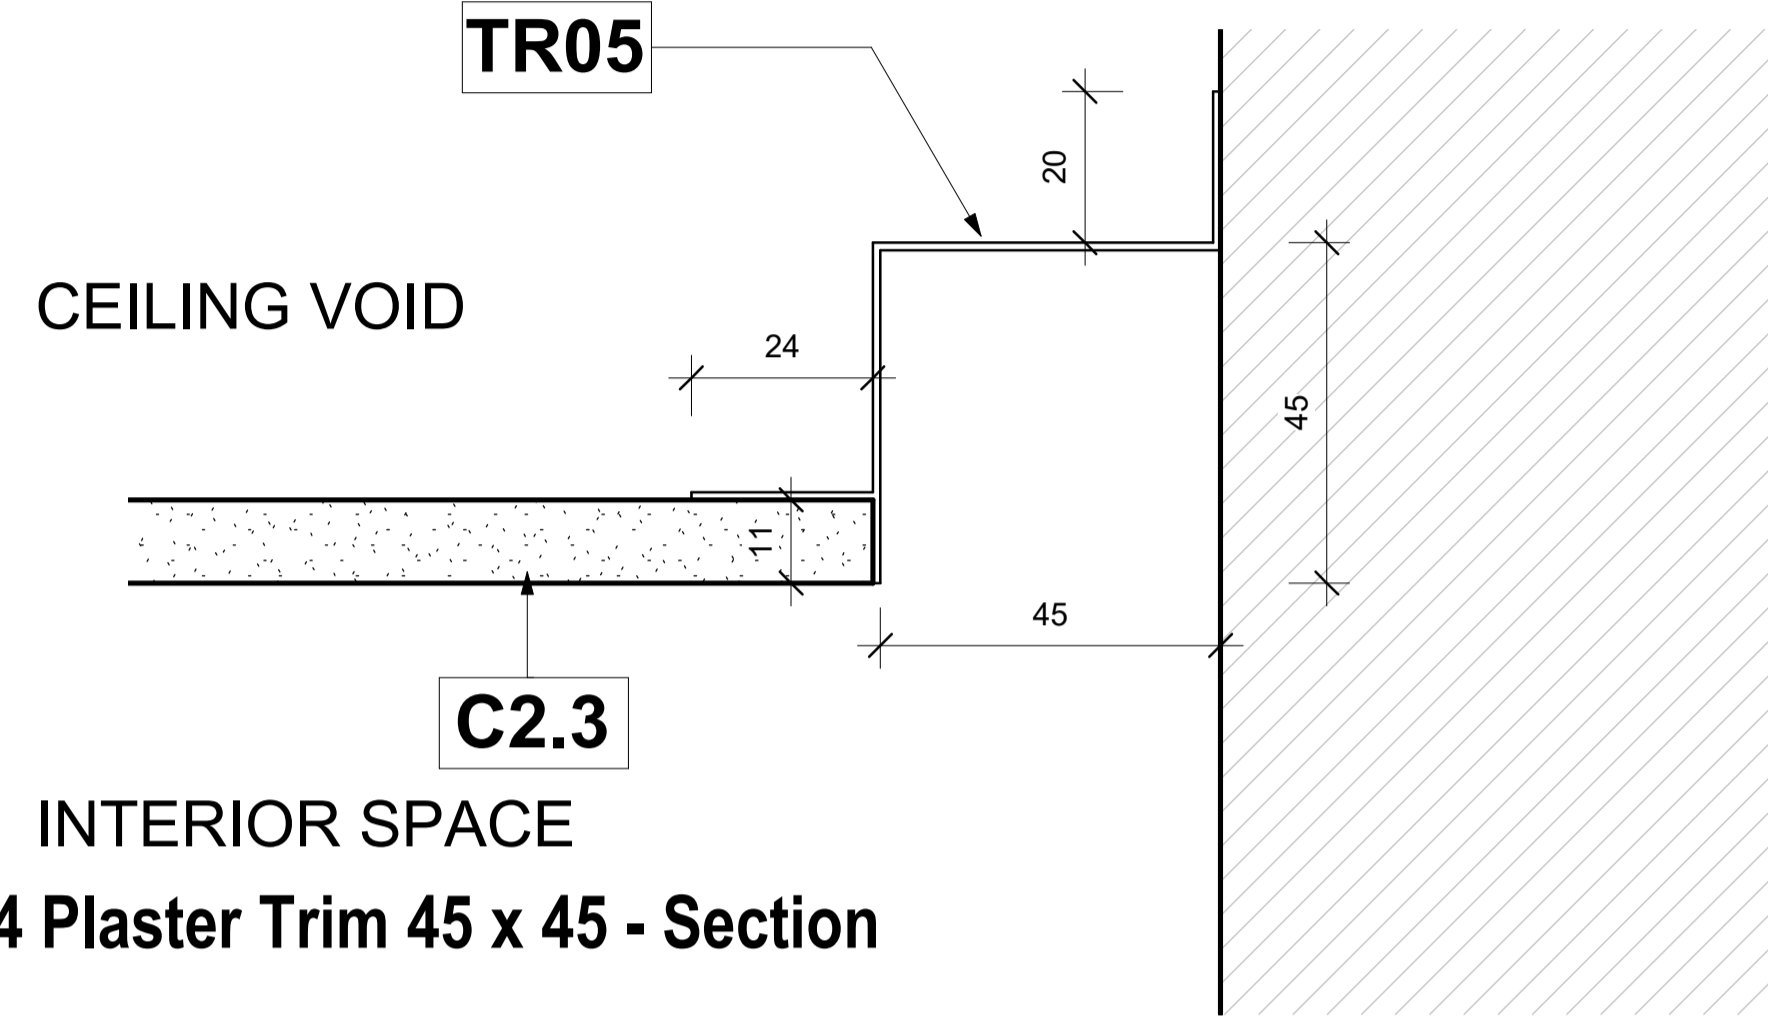

Ceiling Trims - PS4 Plaster Trim 45 x 45

Keynote Legend	
Key Value	Keynote Text
C2.3	Supply and install 3600mm JUMBO Main Tees at 1200mm centres in one direction and 1200mm JUMBO Cross Tees at 600mm centres perpendicular to Main Tees. Main Tees to be suspended at 1200mm centres by means of 25 x 25 x 0.6mm galvanised steel angle, hangers fixed to bulb of Main Tee with Wafer Tek screws/steel Pop Rivets and to slab with 6 x 30mm Express Nails and Washers.
TR05	PS4 Plaster Trim 45 x 45. Supply and install Pelican PS4 Shadowline pre-drilled & pre-painted aluminium white Shadowline Wall Trim to perimeter of rooms fixed at 450mm centres with wall anchors.

TR05 - PS4 Plaster Trim 45 x 45 - 3D

Scale

TR05 - PS4 Plaster Trim 45 x 45 - Section

Scale 1 : 1

TR05 - PS4 Plaster Trim 45 x 45	
System	Ceiling Trims
Type of Product	PS4 Plaster Trim 45mm x 45mm
Recommended Areas	Ceiling Perimeter
Technical Spec	PS4 (45 x 45) Aluminium used with JUMBO Board
Material	Aluminium 6063-T5
Picture	
Size and Thickness	45mm x 45mm x 4000mm
Colour Options	Matt Traffic White - ANP39016
Building material information	N/A
Fire Protection	N/A
Sound absorption	N/A
Sound attenuation	N/A
Sound insulation	N/A
Light reflectance	N/A
Thermal conductivity	N/A
Air permeability	N/A
Humidity	N/A
Green Rating	N/A
Specifications	PS4 Plaster Trim 45 x 45. Supply and install Pelican PS4 Shadowline pre-drilled & pre-painted aluminium white Shadowline Wall Trim to perimeter of rooms fixed at 450mm centres with wall anchors.
Notes	<ul style="list-style-type: none"> Pre-drilled @ 450mm centres.