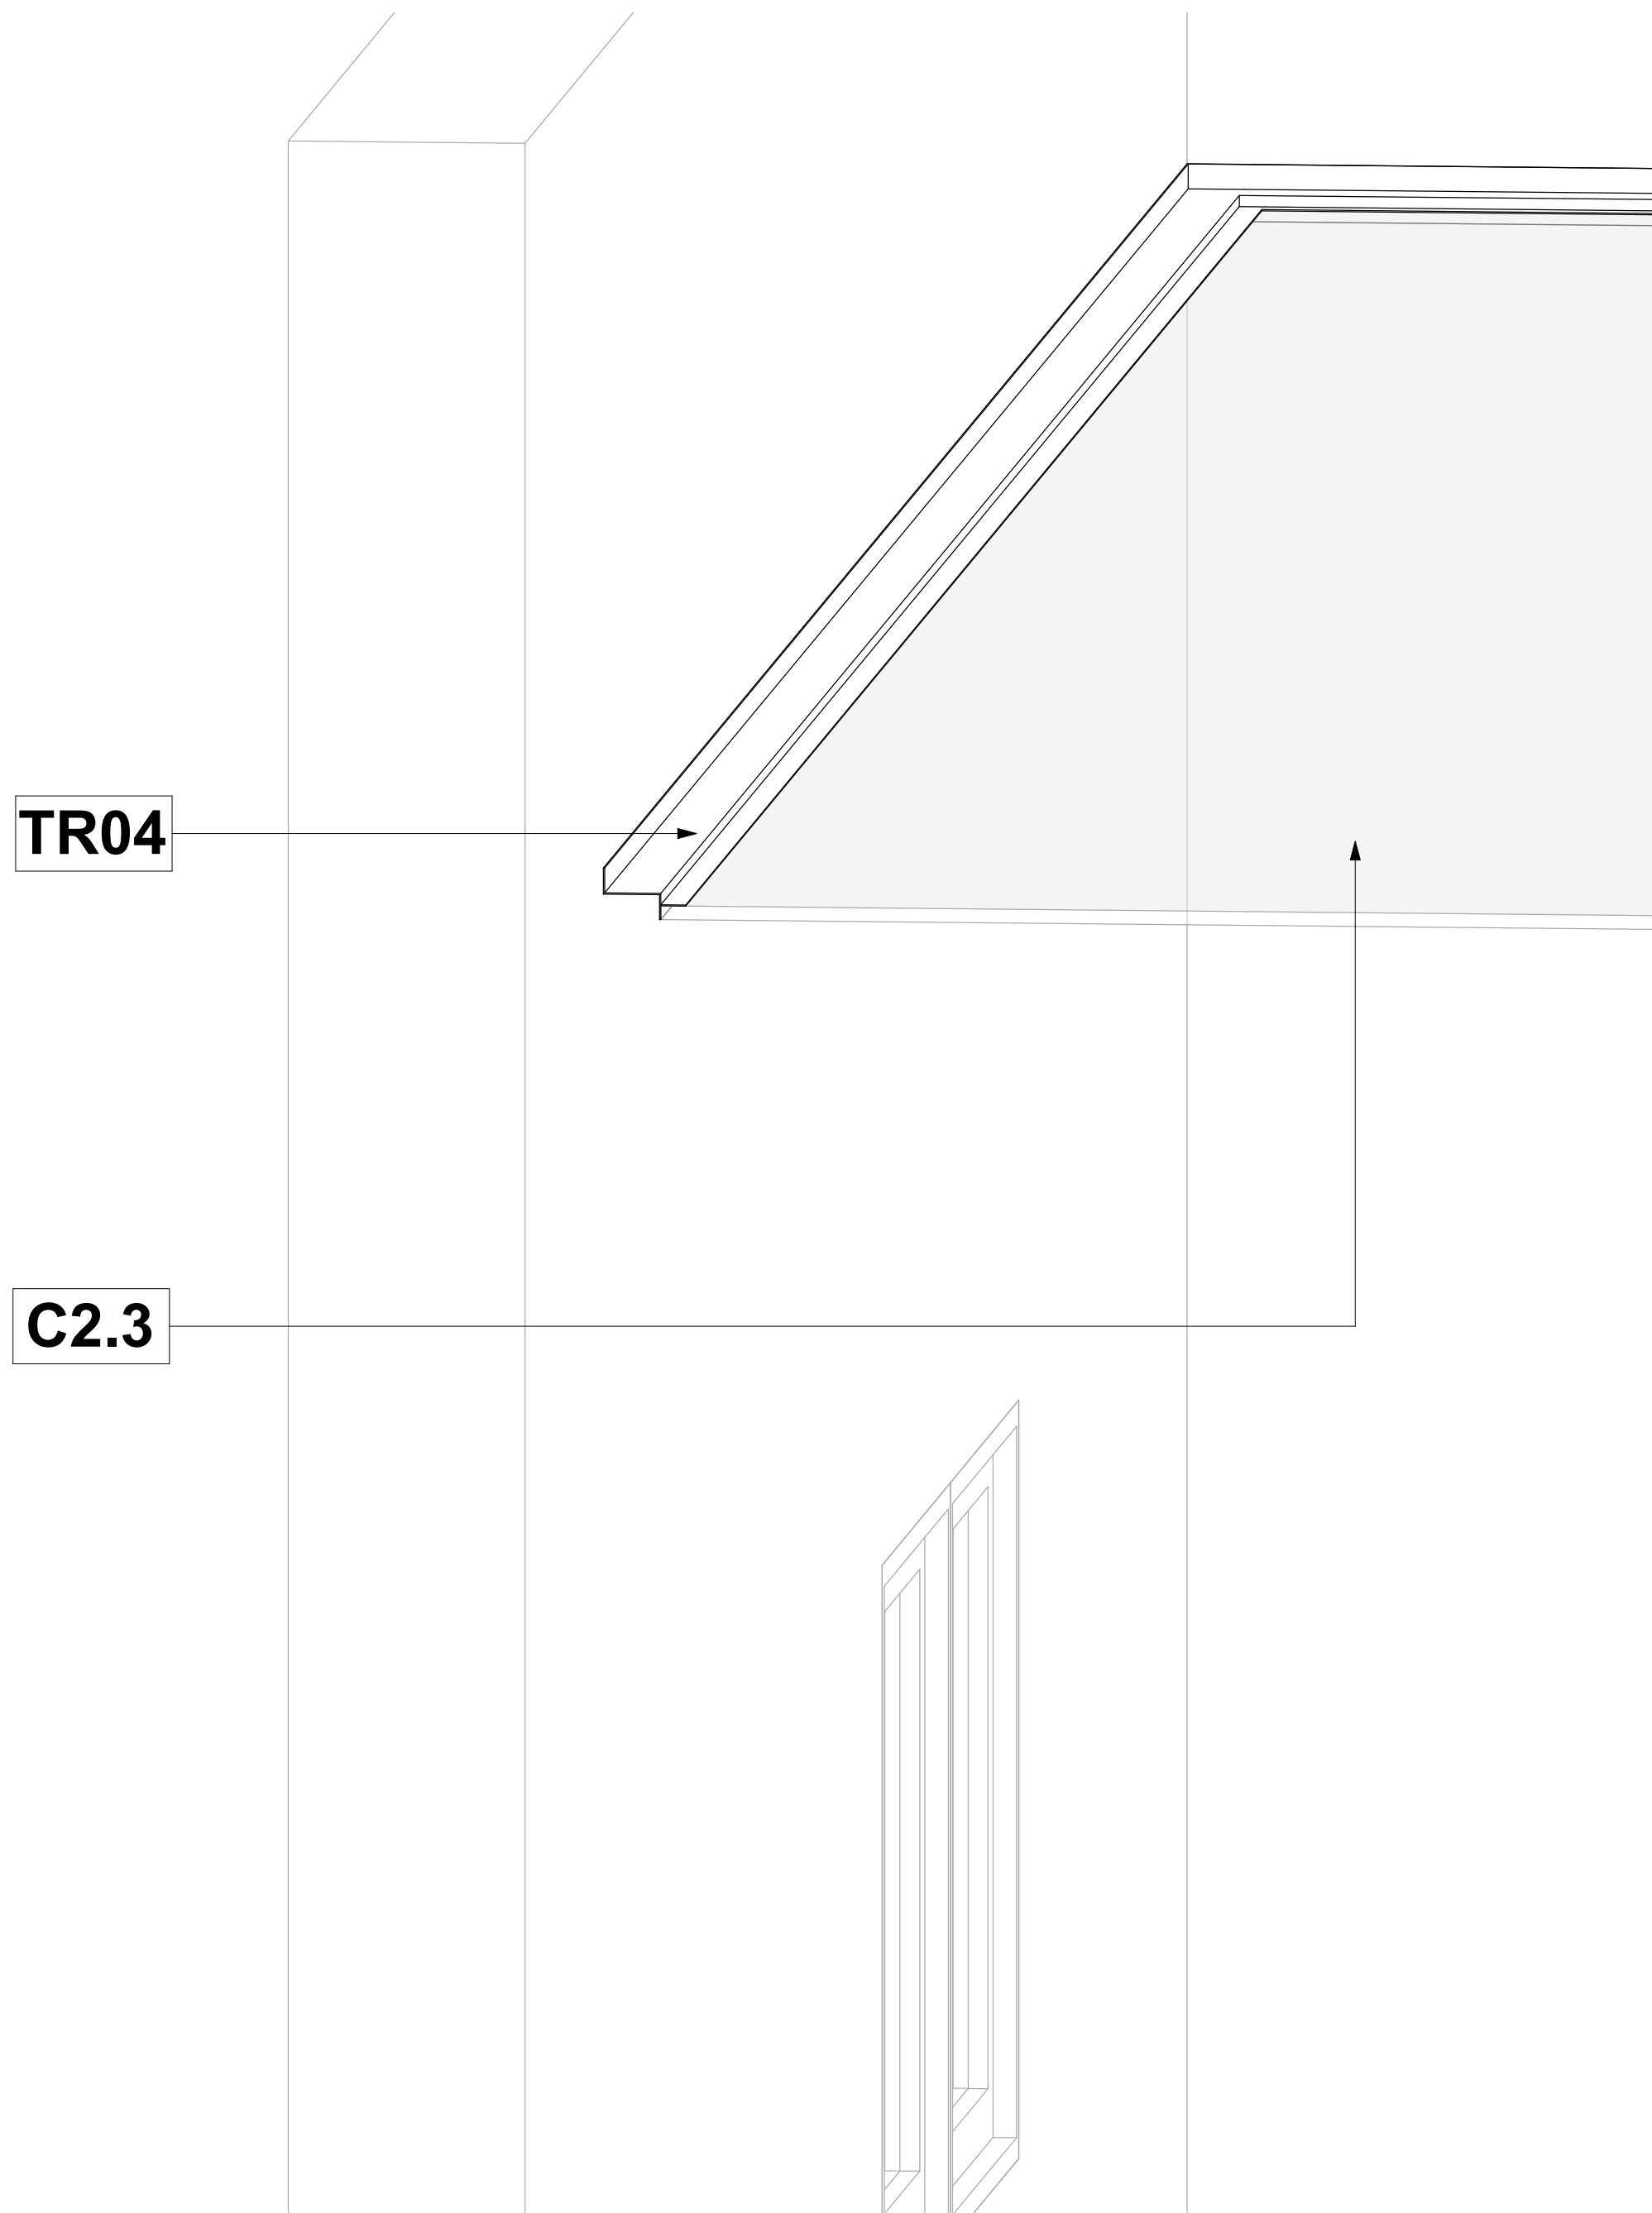

Ceiling Trims - PS3 Plaster Trim 45 x 20

TR04 - PS3 Plaster Trim 45 x 20 - 3D

Scale

Keynote Legend	
Key Value	Keynote Text
C2.3	Supply and install 3600mm JUMBO Main Tees at 1200mm centres in one direction and 1200mm JUMBO Cross Tees at 600mm centres perpendicular to Main Tees. Main Tees to be suspended at 1200mm centres by means of 25 x 25 x 0.6mm galvanised steel angle, hangers fixed to bulb of Main Tee with wafer tek screws/steel pop rivets and to slab with 6 x 30mm express nails and washers.
TR04	PS3 Plaster Trim 45 x 20. Supply and install Pelican PS3 Shadowline pre-drilled & pre-painted aluminium white Shadowline Wall Trim to perimeter of rooms fixed at 450mm centres with wall anchors.