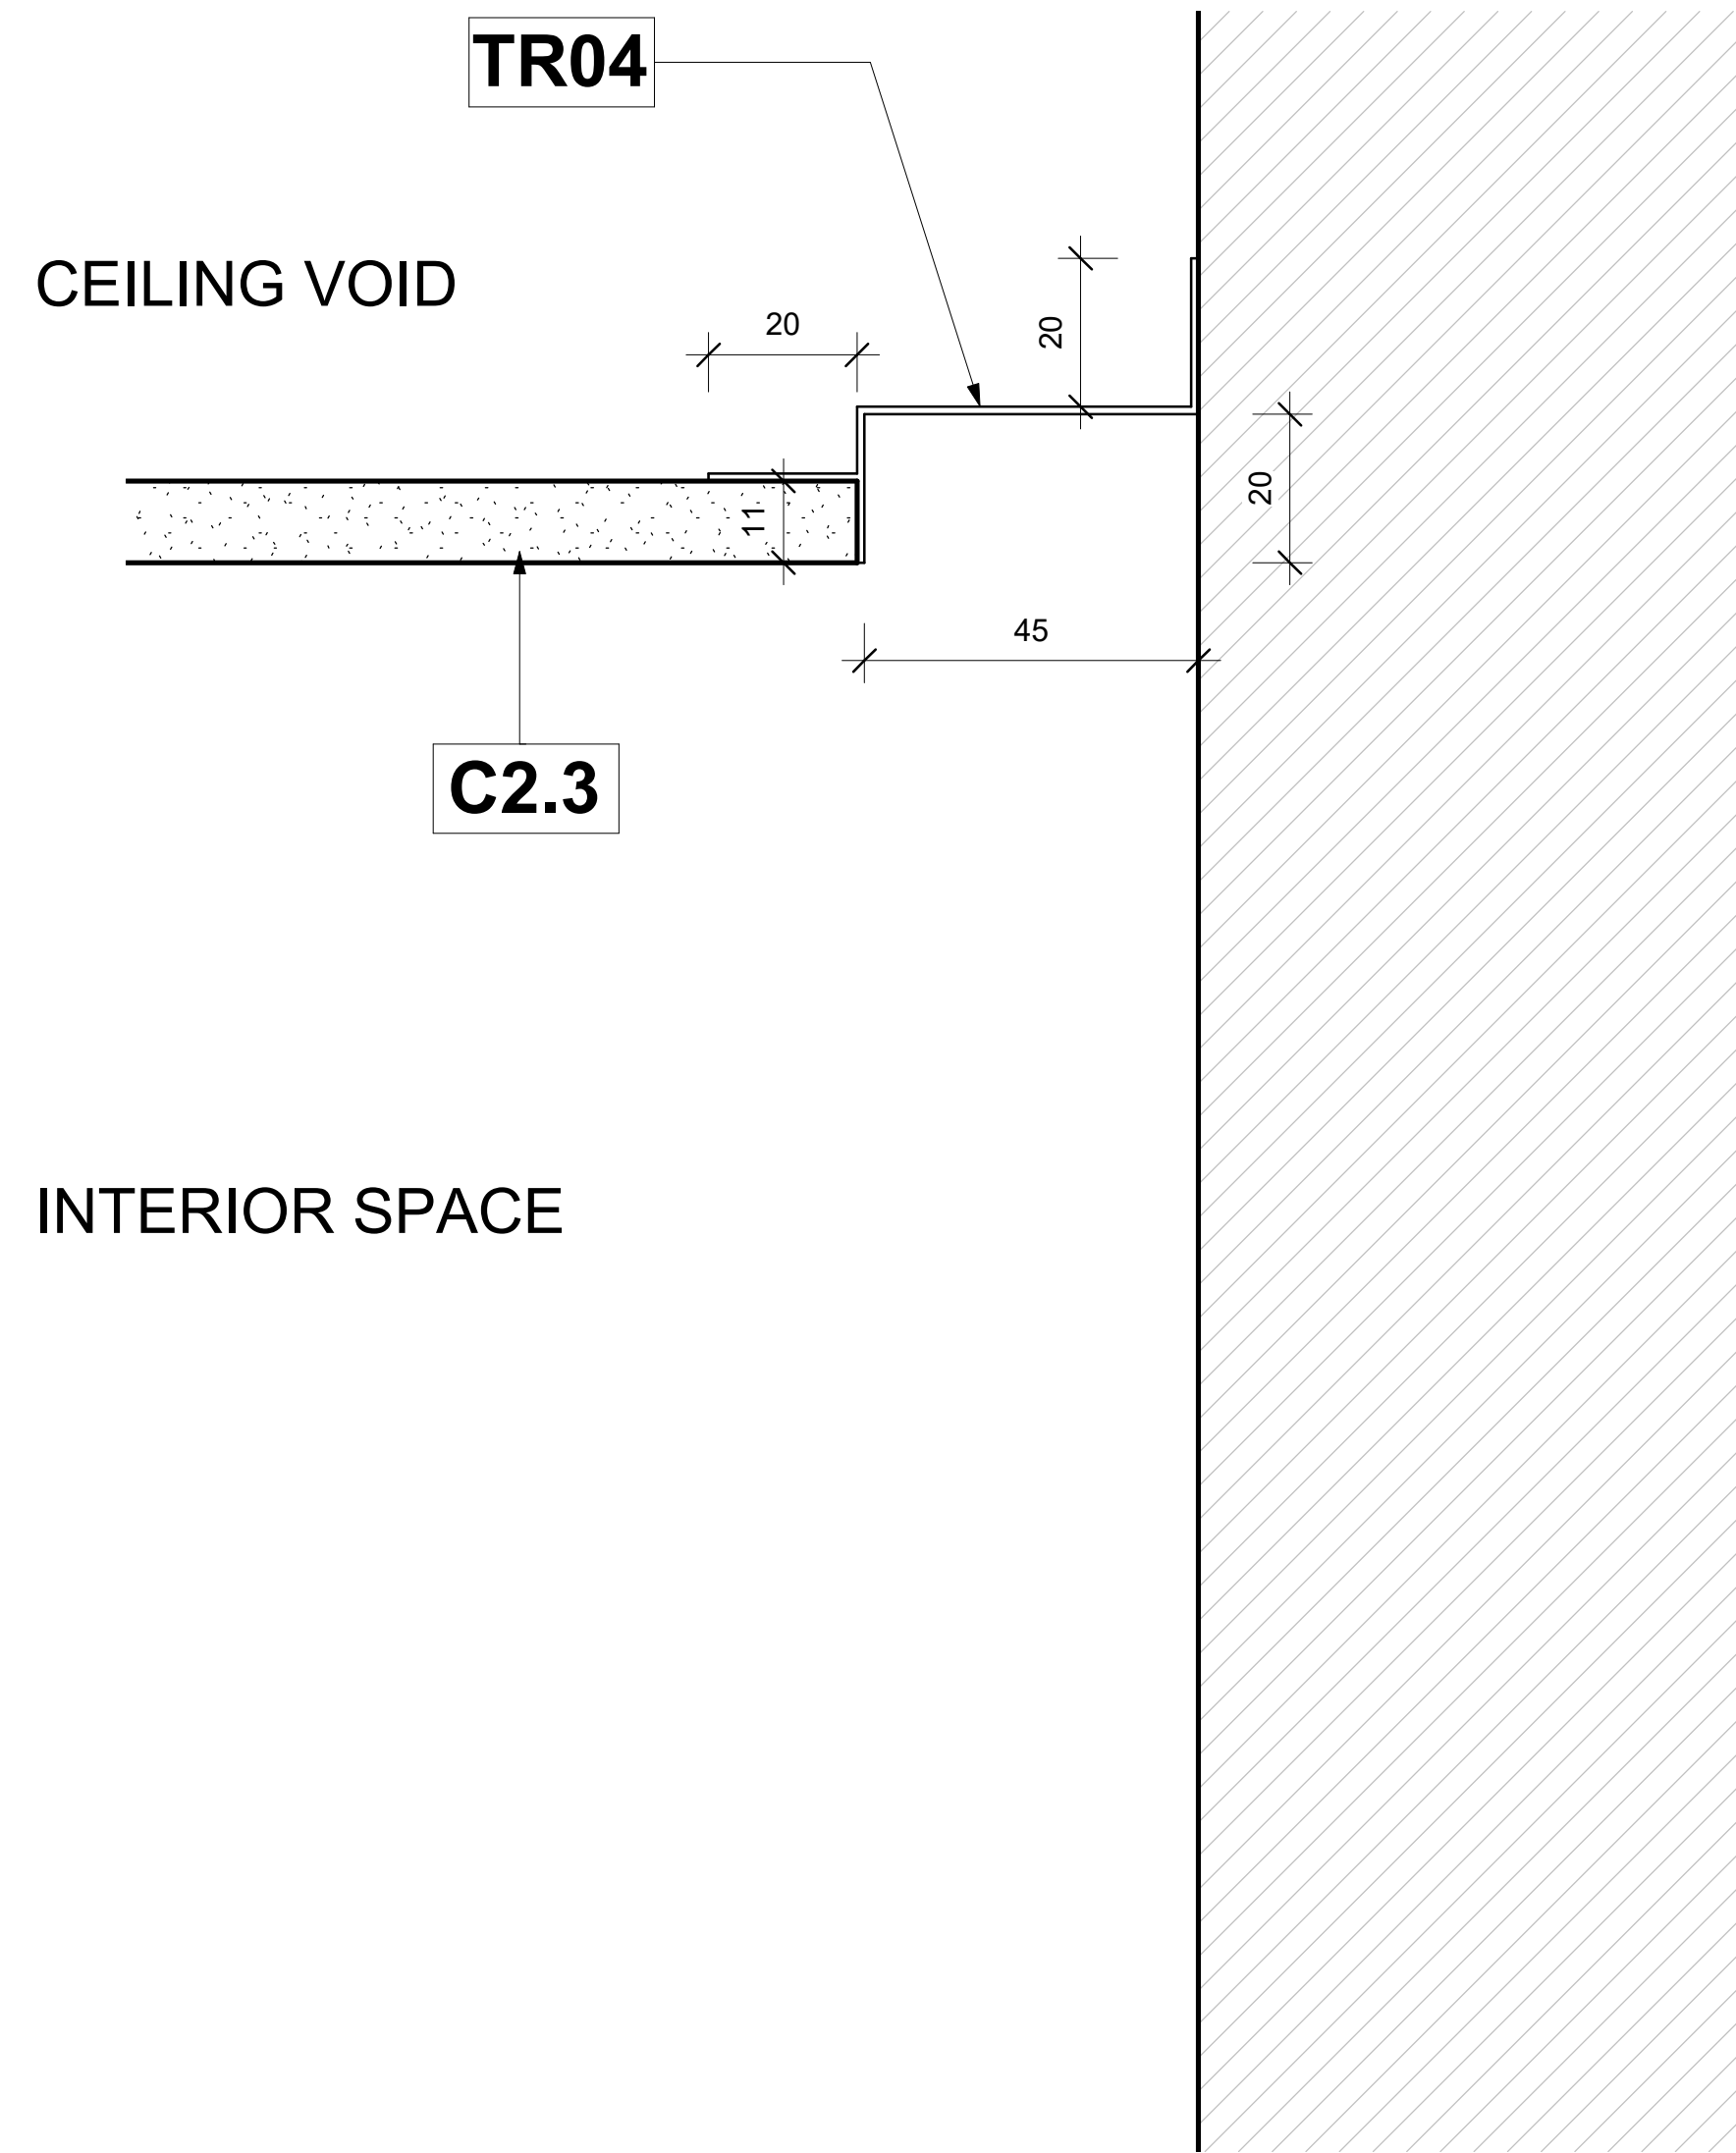

Ceiling Trims - PS3 Plaster Trim 45 x 20

TR04 - PS3 Plaster Trim 45 x 20 - 3D

Scale

Keynote Legend	
Key Value	Keynote Text
C2.3	Supply and install 3600mm JUMBO Main Tees at 1200mm centres in one direction and 1200mm JUMBO Cross Tees at 600mm centres perpendicular to Main Tees. Main Tees to be suspended at 1200mm centres by means of 25 x 25 x 0.6mm galvanised steel angle, hangers fixed to bulb of Main Tee with wafer tek screws/steel pop rivets and to slab with 6 x 30mm express nails and washers.
TR04	PS3 Plaster Trim 45 x 20. Supply and install Pelican PS3 Shadowline pre-drilled & pre-painted aluminium white Shadowline Wall Trim to perimeter of rooms fixed at 450mm centres with wall anchors.