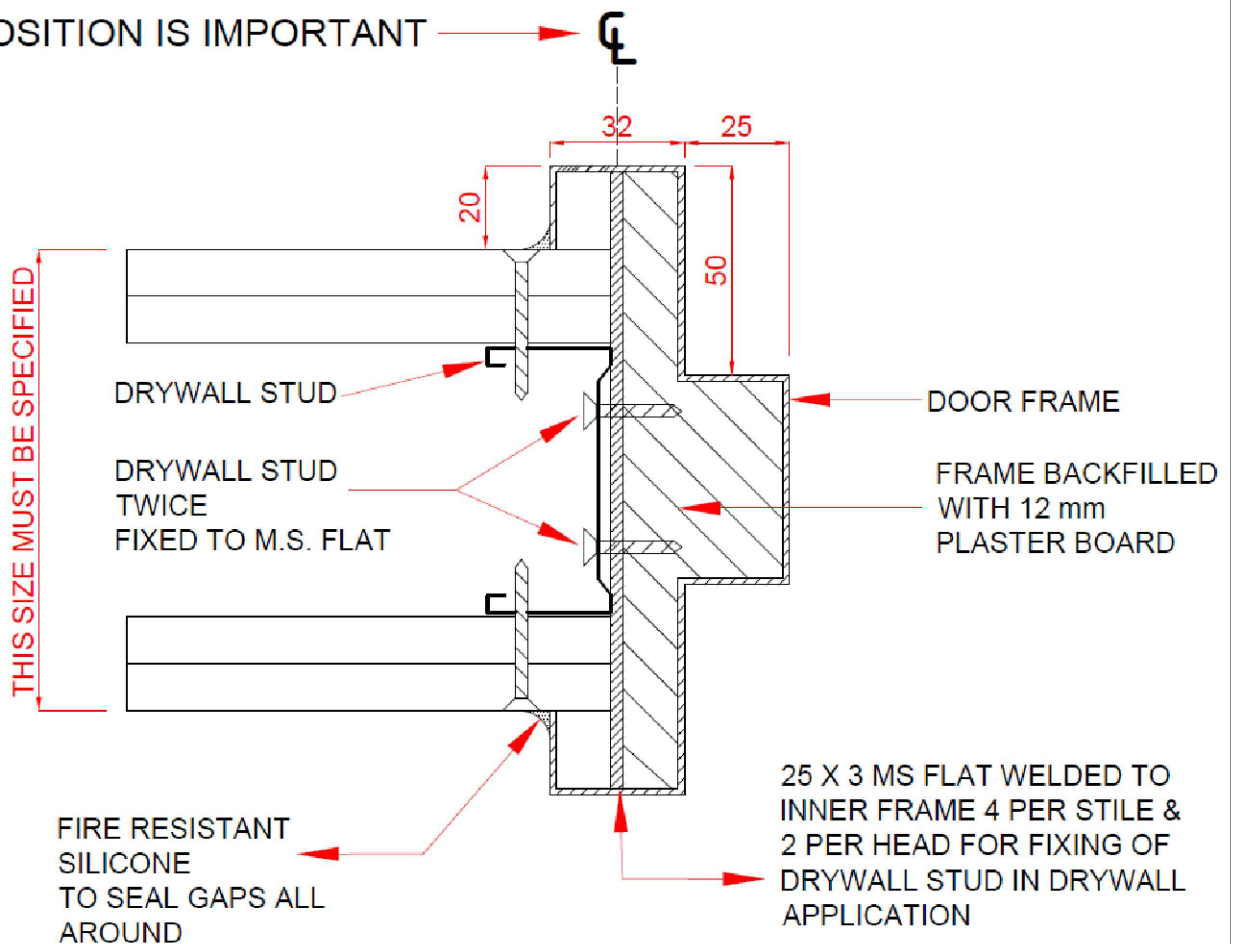

PYROPANEL FIRE DOORSETS

FRAME SUITABLE FOR FIXING TO DRYWALL

THIS POSITION IS IMPORTANT →

Details to be used for information purposes only.

DRAWING NO.

Steel Door Frame connection detail - REV 1

NOTES:

To be read in conjunction with the project specifications